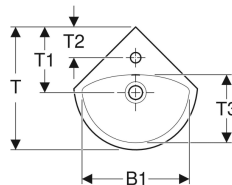

Geberit Selnova corner handrinse basin

Example image

Application purposes

- For corner installation

Characteristics

- Can be combined with full pedestal

Technical data

Product material

Vitreous china

Art. no.	Colour / surface	Tap hole	Overflow	B	B1	H	H1	H2	T	T1	T2	T3	T4	T5
501.445.00.7	white	centred	visible	41.4 cm	36 cm	16.4 cm	58 cm	10 cm	41.2 cm	22 cm	10.3 cm	22.5 cm	35 cm	9.1 cm
501.050.00.7	white	centred	visible	59 cm	53 cm	17.8 cm	55 cm	13 cm	56 cm	28.3 cm	16.5 cm	31.5 cm	50 cm	14.5 cm

Accessories

- Geberit fastening material for handrinse basin

- Geberit Selnova full pedestal only for corner handrinse basins 59 cm