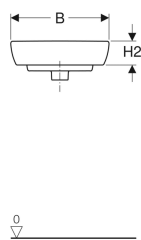

Geberit Selnova corner handrinse basin

Example image

Application purposes

- For corner installation

Characteristics

- Can be combined with full pedestal

Technical data

Product material

Vitreous china

Art. no.	Colour / surface	Tap hole	Overflow	B	B1	H	H1	H2	T	T1	T2	T3	T4	T5
501.445.00.7	white	centred	visible	41.4 cm	36 cm	16.4 cm	58 cm	10 cm	41.2 cm	22 cm	10.3 cm	22.5 cm	35 cm	9.1 cm
501.050.00.7	white	centred	visible	59 cm	53 cm	17.8 cm	55 cm	13 cm	56 cm	28.3 cm	16.5 cm	31.5 cm	50 cm	14.5 cm

Accessories

- Geberit fastening material for handrinse basin

- Geberit Selnova full pedestal only for corner handrinse basins 59 cm