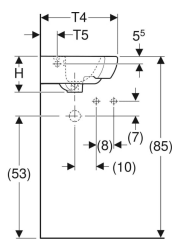

Geberit Selnova corner handrinse basin

Example image

Application purposes

- For corner installation

Characteristics

- Can be combined with full pedestal

Technical data

Product material

Vitreous china

Art. no.	Colour / surface	Tap hole	Overflow	B	B1	H	H1	H2	T	T1	T2	T3	T4	T5
501.445.00.7	white	centred	visible	41.4 cm	36 cm	16.4 cm	58 cm	10 cm	41.2 cm	22 cm	10.3 cm	22.5 cm	35 cm	9.1 cm
501.050.00.7	white	centred	visible	59 cm	53 cm	17.8 cm	55 cm	13 cm	56 cm	28.3 cm	16.5 cm	31.5 cm	50 cm	14.5 cm

Accessories

- Geberit fastening material for handrinse basin

- Geberit Selnova full pedestal only for corner handrinse basins 59 cm