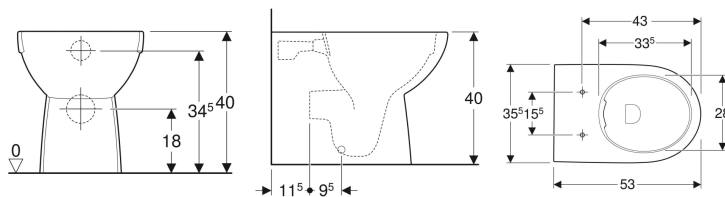

**Geberit Selnova floor-standing WC, washdown, back-to-wall, horizontal or vertical outlet, semi-shrouded, Rimfree**

Example image

**Characteristics**

- Back-to-wall
- Washdown WC
- Floor-standing
- Rimfree
- Type 1, full flush volume 6 / 5 / 4 l, in accordance with EN 997

- Horizontal or vertical outlet
- Type 2 in accordance with EN 997
- Semi-shrouded
- Hidden fastening

**Technical data**

Product material | Vitreous china

**Scope of delivery**

- Fastening material

**To order additionally**

- WC seat

Art. no.	Colour / surface	B	H	T
500.393.01.7	white	35.5 cm	40 cm	53 cm