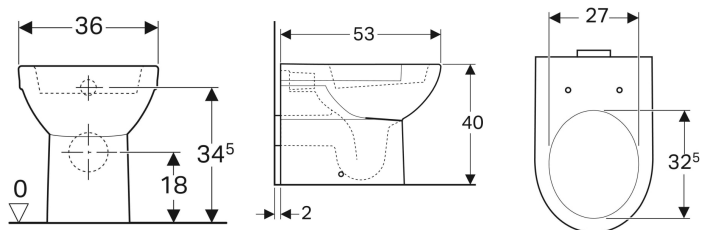

Geberit Selnova floor-standing WC, washdown, back-to-wall, horizontal outlet, semi-shrouded

Example image

Application purposes

- For concealed cisterns

Characteristics

- Floor-standing
- Washdown WC
- With flush rim

- Horizontal outlet
- Type 2 in accordance with EN 997
- Type 1, full flush volume 6 l, in accordance with EN 997
- Semi-shrouded

Technical data

Product material | Vitreous china

Scope of delivery

- Fastening material

To order additionally

- WC seat

Art. no.	Colour / surface	B	H	T
501.043.00.6	white	35.5 cm	40 cm	53 cm

- Recommended for Geberit Sigma concealed cisterns