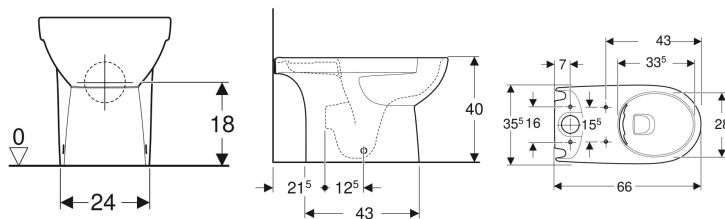

**Geberit Selnova floor-standing WC for close-coupled exposed cistern, washdown, multidirectional outlet, semi-shrouded, Rimfree**

Example image

**Application purposes**

- For close-coupled exposed cistern

**Characteristics**

- Floor-standing
- Washdown WC
- Rimfree

**Scope of delivery**

- Fastening material

**To order additionally**

- Cistern
- WC seat

- Type 1, full flush volume 6 l, in accordance with EN 997
- Multidirectional outlet
- Semi-shrouded
- Hidden fastening

**Technical data**

Product material | Vitreous china

Art. no.	Colour / surface	B	H	T	
500.488.01.7	white	35.5 cm	40 cm	66 cm	New