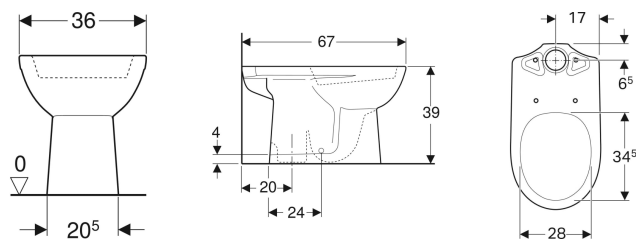

Geberit Selnova floor-standing WC for close-coupled exposed cistern, washdown, vertical outlet

Example image

Application purposes

- For close-coupled exposed cistern

Characteristics

- Floor-standing
- Washdown WC

- With flush rim
- Vertical outlet
- Type 1, full flush volume 6 l, in accordance with EN 997
- Type 2 in accordance with EN 997

Technical data

Product material | Vitreous china

To order additionally

- Cistern
- WC seat

Art. no.	Colour / surface	B	H	T
501.040.00.6	white	36 cm	39 cm	67 cm