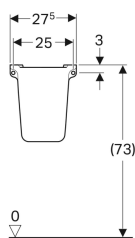

Geberit Selnova half pedestal

Example image

Product material

Vitreous china

Technical data

Art. no. **Colour / surface**

501.455.00.6 white