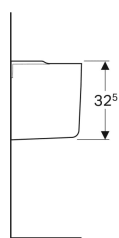

Geberit Selnova half pedestal

Example image

Product material

Vitreous china

Technical data

Art. no. **Colour / surface**

501.455.00.6 white