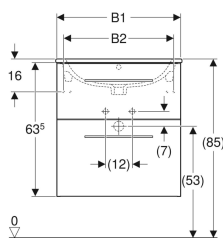

Characteristics

- Wall-hung
- Slim rim
- With two drawers
- Opening with handle
- Drawer with soft-closing

- Washbasin cabinet made of high-compressed three-layer chipboard
- Moisture-resistant
- Delivered preassembled

Technical data

Product material | Fine fireclay

Scope of delivery

- Washbasin
- Cabinet for vanity basin
- Handle
- Fastening material

Art. no.	Colour / surface	Tap hole	Overflow	B	B1	B2	B3	H	T
501.232.00.1	white / high-gloss coated	centred	visible	55 cm	53.8 cm	47 cm	49 cm	65.2 cm	50.2 cm
501.234.00.1	hickory / wooden-textured melamine	centred	visible	55 cm	53.8 cm	47 cm	49 cm	65.2 cm	50.2 cm
501.233.00.1	lava / matt coated	centred	visible	55 cm	53.8 cm	47 cm	49 cm	65.2 cm	50.2 cm
501.235.00.1	light hickory / wooden-textured melamine	centred	visible	55 cm	53.8 cm	47 cm	49 cm	65.2 cm	50.2 cm
501.236.00.1	white / high-gloss coated	centred	visible	60 cm	58.8 cm	52 cm	54 cm	65.2 cm	50.2 cm
501.238.00.1	hickory / wooden-textured melamine	centred	visible	60 cm	58.8 cm	52 cm	54 cm	65.2 cm	50.2 cm
501.237.00.1	lava / matt coated	centred	visible	60 cm	58.8 cm	52 cm	54 cm	65.2 cm	50.2 cm
501.239.00.1	light hickory / wooden-textured melamine	centred	visible	60 cm	58.8 cm	52 cm	54 cm	65.2 cm	50.2 cm
501.240.00.1	white / high-gloss coated	centred	visible	80 cm	78.8 cm	72 cm	74 cm	65.2 cm	50.2 cm
501.242.00.1	hickory / wooden-textured melamine	centred	visible	80 cm	78.8 cm	72 cm	74 cm	65.2 cm	50.2 cm
501.241.00.1	lava / matt coated	centred	visible	80 cm	78.8 cm	72 cm	74 cm	65.2 cm	50.2 cm
501.243.00.1	light hickory / wooden-textured melamine	centred	visible	80 cm	78.8 cm	72 cm	74 cm	65.2 cm	50.2 cm
501.244.00.1	white / high-gloss coated	centred	visible	100 cm	98.8 cm	92 cm	94 cm	65.2 cm	50.2 cm
501.246.00.1	hickory / wooden-textured melamine	centred	visible	100 cm	98.8 cm	92 cm	94 cm	65.2 cm	50.2 cm
501.245.00.1	lava / matt coated	centred	visible	100 cm	98.8 cm	92 cm	94 cm	65.2 cm	50.2 cm
501.247.00.1	light hickory / wooden-textured melamine	centred	visible	100 cm	98.8 cm	92 cm	94 cm	65.2 cm	50.2 cm

Accessories

- Geberit drawer insert, H-partition, for top drawer
- Geberit drawer insert, T-partition, for top drawer
- Geberit drawer insert, H-partition, for bottom drawer
- Geberit Selnova Square set of feet
- Geberit towel rail for bathroom furniture, with radius corner
- Geberit towel rail for bathroom furniture, with right-angled corner
- Geberit Selnova Square towel hook