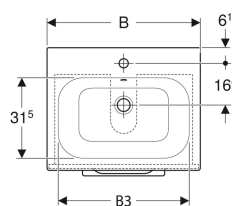

Characteristics

- Wall-hung
- Slim rim
- With two drawers
- Opening with handle
- Drawer with soft-closing

- Washbasin cabinet made of high-compressed three-layer chipboard
- Moisture-resistant
- Delivered preassembled

Technical data

Product material | Fine fireclay

Scope of delivery

- Washbasin
- Cabinet for vanity basin
- Handle
- Fastening material

Art. no.	Colour / surface	Tap hole	Overflow	B	B1	B2	B3	H	T
501.232.00.1	white / high-gloss coated	centred	visible	55 cm	53.8 cm	47 cm	49 cm	65.2 cm	50.2 cm
501.234.00.1	hickory / wooden-textured melamine	centred	visible	55 cm	53.8 cm	47 cm	49 cm	65.2 cm	50.2 cm
501.233.00.1	lava / matt coated	centred	visible	55 cm	53.8 cm	47 cm	49 cm	65.2 cm	50.2 cm
501.235.00.1	light hickory / wooden-textured melamine	centred	visible	55 cm	53.8 cm	47 cm	49 cm	65.2 cm	50.2 cm
501.236.00.1	white / high-gloss coated	centred	visible	60 cm	58.8 cm	52 cm	54 cm	65.2 cm	50.2 cm
501.238.00.1	hickory / wooden-textured melamine	centred	visible	60 cm	58.8 cm	52 cm	54 cm	65.2 cm	50.2 cm
501.237.00.1	lava / matt coated	centred	visible	60 cm	58.8 cm	52 cm	54 cm	65.2 cm	50.2 cm
501.239.00.1	light hickory / wooden-textured melamine	centred	visible	60 cm	58.8 cm	52 cm	54 cm	65.2 cm	50.2 cm
501.240.00.1	white / high-gloss coated	centred	visible	80 cm	78.8 cm	72 cm	74 cm	65.2 cm	50.2 cm
501.242.00.1	hickory / wooden-textured melamine	centred	visible	80 cm	78.8 cm	72 cm	74 cm	65.2 cm	50.2 cm
501.241.00.1	lava / matt coated	centred	visible	80 cm	78.8 cm	72 cm	74 cm	65.2 cm	50.2 cm
501.243.00.1	light hickory / wooden-textured melamine	centred	visible	80 cm	78.8 cm	72 cm	74 cm	65.2 cm	50.2 cm
501.244.00.1	white / high-gloss coated	centred	visible	100 cm	98.8 cm	92 cm	94 cm	65.2 cm	50.2 cm
501.246.00.1	hickory / wooden-textured melamine	centred	visible	100 cm	98.8 cm	92 cm	94 cm	65.2 cm	50.2 cm
501.245.00.1	lava / matt coated	centred	visible	100 cm	98.8 cm	92 cm	94 cm	65.2 cm	50.2 cm
501.247.00.1	light hickory / wooden-textured melamine	centred	visible	100 cm	98.8 cm	92 cm	94 cm	65.2 cm	50.2 cm

Accessories

- Geberit drawer insert, H-partition, for top drawer
- Geberit drawer insert, T-partition, for top drawer
- Geberit drawer insert, H-partition, for bottom drawer
- Geberit Selnova Square set of feet
- Geberit towel rail for bathroom furniture, with radius corner
- Geberit towel rail for bathroom furniture, with right-angled corner
- Geberit Selnova Square towel hook