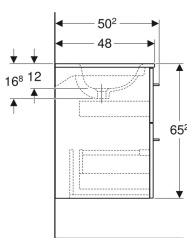

Characteristics

- Wall-hung
- Slim rim
- With two drawers
- Opening with handle
- Drawer with soft-closing

- Washbasin cabinet made of high-compressed three-layer chipboard
- Moisture-resistant
- Delivered preassembled

Technical data

Product material | Fine fireclay

Scope of delivery

- Washbasin
- Cabinet for vanity basin
- Handle
- Fastening material

Art. no.	Colour / surface	Tap hole	Overflow	B	B1	B2	B3	H	T
501.232.00.1	white / high-gloss coated	centred	visible	55 cm	53.8 cm	47 cm	49 cm	65.2 cm	50.2 cm
501.234.00.1	hickory / wooden-textured melamine	centred	visible	55 cm	53.8 cm	47 cm	49 cm	65.2 cm	50.2 cm
501.233.00.1	lava / matt coated	centred	visible	55 cm	53.8 cm	47 cm	49 cm	65.2 cm	50.2 cm
501.235.00.1	light hickory / wooden-textured melamine	centred	visible	55 cm	53.8 cm	47 cm	49 cm	65.2 cm	50.2 cm
501.236.00.1	white / high-gloss coated	centred	visible	60 cm	58.8 cm	52 cm	54 cm	65.2 cm	50.2 cm
501.238.00.1	hickory / wooden-textured melamine	centred	visible	60 cm	58.8 cm	52 cm	54 cm	65.2 cm	50.2 cm
501.237.00.1	lava / matt coated	centred	visible	60 cm	58.8 cm	52 cm	54 cm	65.2 cm	50.2 cm
501.239.00.1	light hickory / wooden-textured melamine	centred	visible	60 cm	58.8 cm	52 cm	54 cm	65.2 cm	50.2 cm
501.240.00.1	white / high-gloss coated	centred	visible	80 cm	78.8 cm	72 cm	74 cm	65.2 cm	50.2 cm
501.242.00.1	hickory / wooden-textured melamine	centred	visible	80 cm	78.8 cm	72 cm	74 cm	65.2 cm	50.2 cm
501.241.00.1	lava / matt coated	centred	visible	80 cm	78.8 cm	72 cm	74 cm	65.2 cm	50.2 cm
501.243.00.1	light hickory / wooden-textured melamine	centred	visible	80 cm	78.8 cm	72 cm	74 cm	65.2 cm	50.2 cm
501.244.00.1	white / high-gloss coated	centred	visible	100 cm	98.8 cm	92 cm	94 cm	65.2 cm	50.2 cm
501.246.00.1	hickory / wooden-textured melamine	centred	visible	100 cm	98.8 cm	92 cm	94 cm	65.2 cm	50.2 cm
501.245.00.1	lava / matt coated	centred	visible	100 cm	98.8 cm	92 cm	94 cm	65.2 cm	50.2 cm
501.247.00.1	light hickory / wooden-textured melamine	centred	visible	100 cm	98.8 cm	92 cm	94 cm	65.2 cm	50.2 cm

Accessories

- Geberit drawer insert, H-partition, for top drawer
- Geberit drawer insert, T-partition, for top drawer
- Geberit drawer insert, H-partition, for bottom drawer
- Geberit Selnova Square set of feet
- Geberit towel rail for bathroom furniture, with radius corner
- Geberit towel rail for bathroom furniture, with right-angled corner
- Geberit Selnova Square towel hook