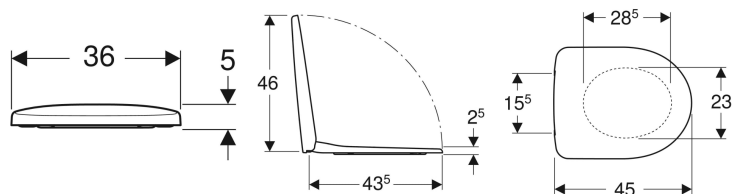

Geberit Selnova WC seat, hinges made of plastic, fastening from below

Example image

Product material

| Duroplast

Technical data

Art. no.	Colour / surface	Soft-closing mechanism	Fastening	Hinge material
500.330.01.1	white	no	from below	Plastic