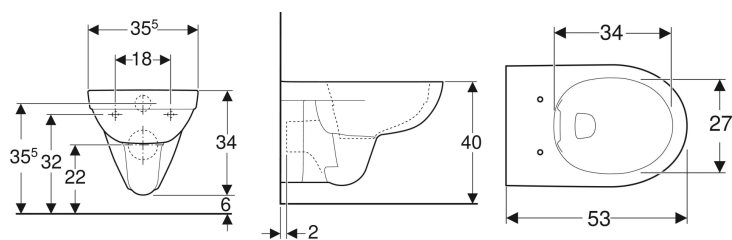

Geberit Selnova wall-hung WC, washdown, Rimfree

Example image

Application purposes

- For concealed cisterns
- For pressure flushing valves

Characteristics

- Wall-hung

- Washdown WC
- Rimfree
- Type 1, full flush volume 6 / 4 l, in accordance with EN 997
- Type 2 in accordance with EN 997

Technical data

Product material | Vitreous china

To order additionally

- WC seat

Art. no.	Colour / surface	B	H	T
501.045.00.7	white	35.5 cm	34 cm	53 cm

Accessories

- Geberit fastening material for wall-hung WCs and wall-hung bidets