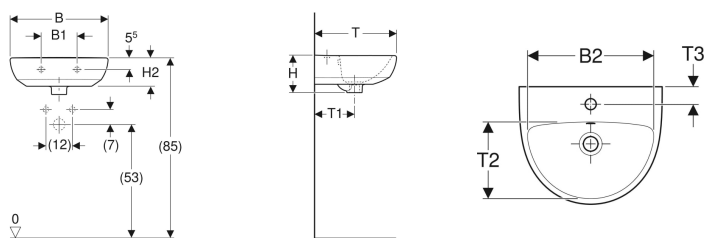

Geberit Selnova handrinse basin

Example image

Characteristics

- Can be combined with half pedestal
- Can be combined with full pedestal

Technical data

Product material

Vitreous china

Art. no.	Colour / surface	Tap hole	Overflow	B	B1	B2	H	H1	H2	H3	T	T1	T2	T3
501.408.00.6	white	centred	visible	45 cm	16.5 cm	39.5 cm	17 cm	83 cm	13 cm	77.5 cm	37 cm	18 cm	24 cm	5.5 cm
501.409.00.6	white	left and right	visible	45 cm	16.5 cm	39.5 cm	17 cm	83 cm	13 cm	77.5 cm	37 cm	18 cm	24 cm	5.5 cm
501.048.00.6	white	centred	visible	50 cm	23 cm	42.7 cm	18 cm	84 cm	14.2 cm	78.4 cm	41 cm	19.5 cm	26 cm	6.5 cm
501.049.00.6	white	left and right	visible	50 cm	23 cm	42.7 cm	18 cm	84 cm	14.2 cm	78.4 cm	41 cm	19.5 cm	26 cm	6.5 cm

Accessories

- Geberit fastening material for handrinse basin

- Geberit Abalona half pedestal only for handrinse basins 50 cm