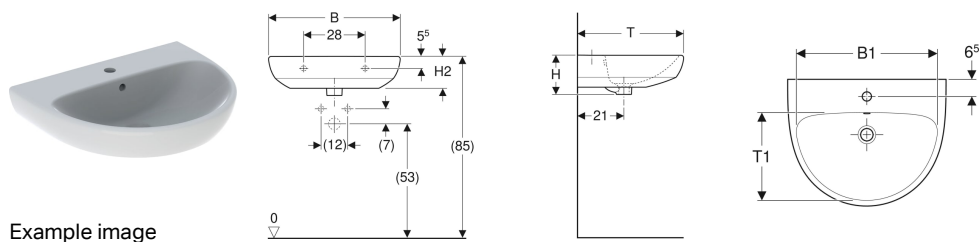

Geberit Selnova washbasin

Example image

Characteristics

- Can be combined with half pedestal
- Can be combined with full pedestal

Technical data

Product material | Vitreous china

Art. no.	Colour / surface	Tap hole	Overflow	B	B1	H	H1	H2	H3	T	T1
501.060.00.6	white	centred	visible	55 cm	47.5 cm	18 cm	84 cm	14.5 cm	78.5 cm	44 cm	29 cm
501.400.00.6	white	left and right	visible	55 cm	47.5 cm	18 cm	84 cm	14.5 cm	78.5 cm	44 cm	29 cm
501.401.00.6	white	centred	visible	60 cm	53.5 cm	18 cm	83 cm	14.5 cm	77.5 cm	48 cm	33 cm
501.402.00.7	white	left and right	visible	60 cm	53.5 cm	18 cm	83 cm	14.5 cm	77.5 cm	48 cm	33 cm
500.297.01.7	white	centred	visible	65 cm	58 cm	18.5 cm	85.5 cm	15 cm	80 cm	50 cm	35 cm
501.403.00.7	white	left and right	visible	65 cm	58 cm	18.5 cm	85.5 cm	15 cm	80 cm	50 cm	35 cm