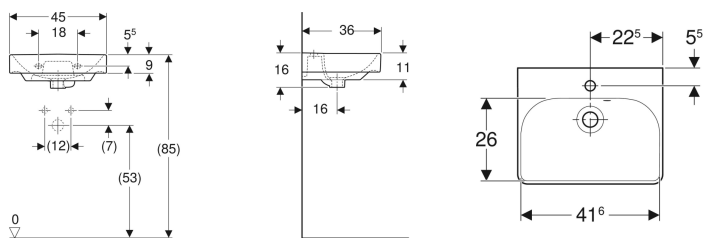

Geberit Smyle Square handrinse basin with asymmetrical overflow

Example image

Characteristics

- Can be installed with a washbasin cabinet
- Asymmetrical overflow

Technical data

Product material

Vitreous china

Art. no.	Colour / surface	Tap hole	Overflow	B	Cabinet width	H	T
500.222.01.1	white	centred	visible	45 cm	44.2 cm	16 cm	36 cm

Accessories

- Geberit waste outlet, space-saving model, slim design, with external waste plug with push actuation
- Geberit bottle trap with dip tube for washbasin, space-saving model, horizontal outlet
- Geberit bottle trap with dip tube for washbasin, connector BSP, horizontal or vertical outlet
- Geberit fastening material for handrinse basin