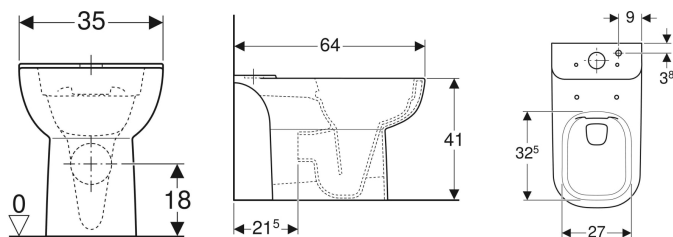

Geberit Smyle floor-standing WC for close-coupled exposed cistern, washdown, semi-shrouded, Rimfree

Example image

Application purposes

- For close-coupled exposed cistern

Characteristics

- Floor-standing
- Washdown WC
- Rimfree

- Type 1, full flush volume 6 l, in accordance with EN 997
- Multidirectional outlet
- Semi-shrouded
- Hidden fastening

Technical data

Product material | Vitreous china

Scope of delivery

- Fastening material

To order additionally

- Cistern
- WC seat

Art. no.	Colour / surface	B	H	T
500.212.01.1	white	35 cm	41 cm	64 cm

Accessories

- Geberit P-bend set for floor-standing WC
- Geberit connection set for floor-standing WC