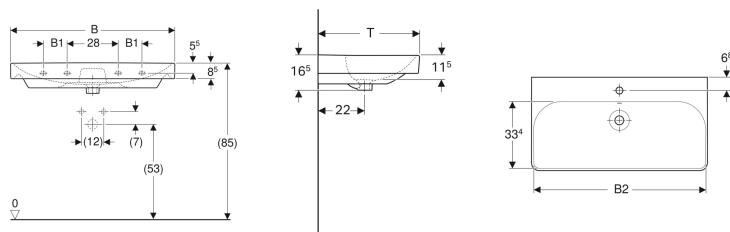

Geberit Smyle Square washbasin

Example image

Characteristics

- Can be installed with a washbasin cabinet

Technical data

Product material

Vitreous china

Art. no.	Colour / surface	Tap hole	Overflow	B	B1	B2	Cabinet width	H	T	Fastening points
501.574.00.1	white	without	visible	55 cm	- cm	51.8 cm	53.6 cm	16.5 cm	44 cm	2
500.259.01.1	white	centred	visible	55 cm	- cm	51.8 cm	53.6 cm	16.5 cm	44 cm	2
500.229.01.1	white	centred	visible	60 cm	- cm	56.8 cm	58.4 cm	16.5 cm	48 cm	2
500.249.01.1	white	centred	visible	75 cm	- cm	71.5 cm	73.4 cm	16.5 cm	48 cm	2
500.251.01.1	white	centred	visible	90 cm	13 cm	86.8 cm	88.4 cm	16.5 cm	48 cm	4
500.250.01.1	white	without	visible	90 cm	13 cm	86.8 cm	88.4 cm	16.5 cm	48 cm	4
500.252.01.1	white	left and right	visible	90 cm	13 cm	86.8 cm	88.4 cm	16.5 cm	48 cm	4
500.253.01.1	white	left and right	visible	120 cm	28 cm	116.8 cm	118.4 cm	16.5 cm	48 cm	4
500.226.01.1	white	centred	visible	120 cm	28 cm	116.8 cm	118.4 cm	16.5 cm	48 cm	4
500.225.01.1	white	without	visible	120 cm	28 cm	116.8 cm	118.4 cm	16.5 cm	48 cm	4

Accessories

- Geberit waste outlet, space-saving model, slim design, with external waste plug with push actuation
- Geberit bottle trap with dip tube for washbasin, space-saving model, horizontal outlet
- Geberit bottle trap with dip tube for washbasin, connector BSP, horizontal or vertical outlet
- Geberit fastening material for washbasin

- 500.342.01.1 - Smyle square full pedestal for 450 mm – 600 mm basins only
- 500.575.01.1 - Smyle square semi pedestal for 450 mm basin only