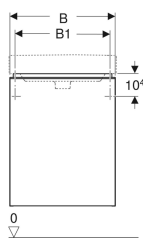

Characteristics

- Wall-hung
- With one door
- Opening with handle
- Door with soft closing

- With one movable shelf
- Moisture-resistant
- Delivered preassembled

Technical data

Product material | High-compressed three-layer chipboard

Scope of delivery

- Cabinet for handrinse basin
- Fastening material

Art. no.	Colour / surface	B	B1	B2	Washbasin width	H	T	Door
500.351.00.1	Body and front: white / high-gloss coated Handle: white / matt powder-coated	44.2 cm	39.3 cm	37.2 cm	45 cm	61.7 cm	35.6 cm	door hinges left
500.364.00.1	Body and front: white / high-gloss coated Handle: white / matt powder-coated	49.2 cm	42.2 cm	42.2 cm	50 cm	61.7 cm	40.6 cm	door hinges left
500.351.JK.1	Body and front: lava / matt coated Handle: lava / matt powder-coated	44.2 cm	39.3 cm	37.2 cm	45 cm	61.7 cm	35.6 cm	door hinges left
500.364.JK.1	Body and front: lava / matt coated Handle: lava / matt powder-coated	49.2 cm	42.2 cm	42.2 cm	50 cm	61.7 cm	40.6 cm	door hinges left
500.351.JL.1	Body and front: sand grey / high-gloss coated Handle: sand grey / matt powder-coated	44.2 cm	39.3 cm	37.2 cm	45 cm	61.7 cm	35.6 cm	door hinges left
500.364.JL.1	Body and front: sand grey / high-gloss coated Handle: sand grey / matt powder-coated	49.2 cm	42.2 cm	42.2 cm	50 cm	61.7 cm	40.6 cm	door hinges left
500.351.JR.1	Body and front: hickory / wood-textured melamine Handle: lava / matt powder-coated	44.2 cm	39.3 cm	37.2 cm	45 cm	61.7 cm	35.6 cm	door hinges left
500.364.JR.1	Body and front: hickory / wood-textured melamine Handle: lava / matt powder-coated	49.2 cm	42.2 cm	42.2 cm	50 cm	61.7 cm	40.6 cm	door hinges left
500.363.00.1	Body and front: white / high-gloss coated Handle: white / matt powder-coated	49.2 cm	42.2 cm	42.2 cm	50 cm	61.7 cm	40.6 cm	door hinges right
500.350.00.1	Body and front: white / high-gloss coated Handle: white / matt powder-coated	44.2 cm	39.3 cm	37.2 cm	45 cm	61.7 cm	35.6 cm	door hinges right
500.350.JK.1	Body and front: lava / matt coated Handle: lava / matt powder-coated	44.2 cm	39.3 cm	37.2 cm	45 cm	61.7 cm	35.6 cm	door hinges right
500.363.JK.1	Body and front: lava / matt coated Handle: lava / matt powder-coated	49.2 cm	42.2 cm	42.2 cm	50 cm	61.7 cm	40.6 cm	door hinges right
500.350.JL.1	Body and front: sand grey / high-gloss coated Handle: sand grey / matt powder-coated	44.2 cm	39.3 cm	37.2 cm	45 cm	61.7 cm	35.6 cm	door hinges right
500.363.JL.1	Body and front: sand grey / high-gloss coated Handle: sand grey / matt powder-coated	49.2 cm	42.2 cm	42.2 cm	50 cm	61.7 cm	40.6 cm	door hinges right