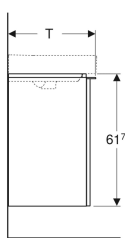

Characteristics

- Wall-hung
- With one door
- Opening with handle
- Door with soft closing

- With one movable shelf
- Moisture-resistant
- Delivered preassembled

Technical data

Product material | High-compressed three-layer chipboard

Scope of delivery

- Cabinet for handrinse basin
- Fastening material

Art. no.	Colour / surface	B	B1	B2	Washbasin width	H	T	Door
500.351.00.1	Body and front: white / high-gloss coated Handle: white / matt powder-coated	44.2 cm	39.3 cm	37.2 cm	45 cm	61.7 cm	35.6 cm	door hinges left
500.364.00.1	Body and front: white / high-gloss coated Handle: white / matt powder-coated	49.2 cm	42.2 cm	42.2 cm	50 cm	61.7 cm	40.6 cm	door hinges left
500.351.JK.1	Body and front: lava / matt coated Handle: lava / matt powder-coated	44.2 cm	39.3 cm	37.2 cm	45 cm	61.7 cm	35.6 cm	door hinges left
500.364.JK.1	Body and front: lava / matt coated Handle: lava / matt powder-coated	49.2 cm	42.2 cm	42.2 cm	50 cm	61.7 cm	40.6 cm	door hinges left
500.351.JL.1	Body and front: sand grey / high-gloss coated Handle: sand grey / matt powder-coated	44.2 cm	39.3 cm	37.2 cm	45 cm	61.7 cm	35.6 cm	door hinges left
500.364.JL.1	Body and front: sand grey / high-gloss coated Handle: sand grey / matt powder-coated	49.2 cm	42.2 cm	42.2 cm	50 cm	61.7 cm	40.6 cm	door hinges left
500.351.JR.1	Body and front: hickory / wood-textured melamine Handle: lava / matt powder-coated	44.2 cm	39.3 cm	37.2 cm	45 cm	61.7 cm	35.6 cm	door hinges left
500.364.JR.1	Body and front: hickory / wood-textured melamine Handle: lava / matt powder-coated	49.2 cm	42.2 cm	42.2 cm	50 cm	61.7 cm	40.6 cm	door hinges left
500.363.00.1	Body and front: white / high-gloss coated Handle: white / matt powder-coated	49.2 cm	42.2 cm	42.2 cm	50 cm	61.7 cm	40.6 cm	door hinges right
500.350.00.1	Body and front: white / high-gloss coated Handle: white / matt powder-coated	44.2 cm	39.3 cm	37.2 cm	45 cm	61.7 cm	35.6 cm	door hinges right
500.350.JK.1	Body and front: lava / matt coated Handle: lava / matt powder-coated	44.2 cm	39.3 cm	37.2 cm	45 cm	61.7 cm	35.6 cm	door hinges right
500.363.JK.1	Body and front: lava / matt coated Handle: lava / matt powder-coated	49.2 cm	42.2 cm	42.2 cm	50 cm	61.7 cm	40.6 cm	door hinges right
500.350.JL.1	Body and front: sand grey / high-gloss coated Handle: sand grey / matt powder-coated	44.2 cm	39.3 cm	37.2 cm	45 cm	61.7 cm	35.6 cm	door hinges right
500.363.JL.1	Body and front: sand grey / high-gloss coated Handle: sand grey / matt powder-coated	49.2 cm	42.2 cm	42.2 cm	50 cm	61.7 cm	40.6 cm	door hinges right