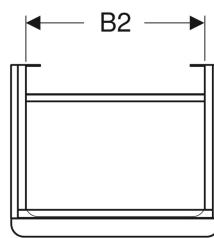

Characteristics

- Wall-hung
- With one door
- Opening with handle
- Door with soft closing

- With one movable shelf
- Moisture-resistant
- Delivered preassembled

Technical data

Product material | High-compressed three-layer chipboard

Scope of delivery

- Cabinet for handrinse basin
- Fastening material

Art. no.	Colour / surface	B	B1	B2	Washbasin width	H	T	Door
500.351.00.1	Body and front: white / high-gloss coated Handle: white / matt powder-coated	44.2 cm	39.3 cm	37.2 cm	45 cm	61.7 cm	35.6 cm	door hinges left
500.364.00.1	Body and front: white / high-gloss coated Handle: white / matt powder-coated	49.2 cm	42.2 cm	42.2 cm	50 cm	61.7 cm	40.6 cm	door hinges left
500.351.JK.1	Body and front: lava / matt coated Handle: lava / matt powder-coated	44.2 cm	39.3 cm	37.2 cm	45 cm	61.7 cm	35.6 cm	door hinges left
500.364.JK.1	Body and front: lava / matt coated Handle: lava / matt powder-coated	49.2 cm	42.2 cm	42.2 cm	50 cm	61.7 cm	40.6 cm	door hinges left
500.351.JL.1	Body and front: sand grey / high-gloss coated Handle: sand grey / matt powder-coated	44.2 cm	39.3 cm	37.2 cm	45 cm	61.7 cm	35.6 cm	door hinges left
500.364.JL.1	Body and front: sand grey / high-gloss coated Handle: sand grey / matt powder-coated	49.2 cm	42.2 cm	42.2 cm	50 cm	61.7 cm	40.6 cm	door hinges left
500.351.JR.1	Body and front: hickory / wood-textured melamine Handle: lava / matt powder-coated	44.2 cm	39.3 cm	37.2 cm	45 cm	61.7 cm	35.6 cm	door hinges left
500.364.JR.1	Body and front: hickory / wood-textured melamine Handle: lava / matt powder-coated	49.2 cm	42.2 cm	42.2 cm	50 cm	61.7 cm	40.6 cm	door hinges left
500.363.00.1	Body and front: white / high-gloss coated Handle: white / matt powder-coated	49.2 cm	42.2 cm	42.2 cm	50 cm	61.7 cm	40.6 cm	door hinges right
500.350.00.1	Body and front: white / high-gloss coated Handle: white / matt powder-coated	44.2 cm	39.3 cm	37.2 cm	45 cm	61.7 cm	35.6 cm	door hinges right
500.350.JK.1	Body and front: lava / matt coated Handle: lava / matt powder-coated	44.2 cm	39.3 cm	37.2 cm	45 cm	61.7 cm	35.6 cm	door hinges right
500.363.JK.1	Body and front: lava / matt coated Handle: lava / matt powder-coated	49.2 cm	42.2 cm	42.2 cm	50 cm	61.7 cm	40.6 cm	door hinges right
500.350.JL.1	Body and front: sand grey / high-gloss coated Handle: sand grey / matt powder-coated	44.2 cm	39.3 cm	37.2 cm	45 cm	61.7 cm	35.6 cm	door hinges right
500.363.JL.1	Body and front: sand grey / high-gloss coated Handle: sand grey / matt powder-coated	49.2 cm	42.2 cm	42.2 cm	50 cm	61.7 cm	40.6 cm	door hinges right