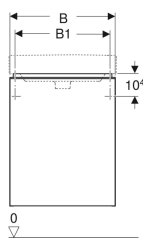

## Geberit Smyle Square cabinet for handrinse basin, with one door

Example image

Art. no.	Colour / surface	B	B1	B2	Washbasin width	H	T	Door
500.350.JR.1	Body and front: hickory / wood-textured melamine Handle: lava / matt powder-coated	44.2 cm	39.3 cm	37.2 cm	45 cm	61.7 cm	35.6 cm	door hinges right
500.363.JR.1	Body and front: hickory / wood-textured melamine Handle: lava / matt powder-coated	49.2 cm	42.2 cm	42.2 cm	50 cm	61.7 cm	40.6 cm	door hinges right