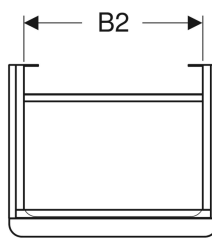

## Geberit Smyle Square cabinet for handrinse basin, with one door

Example image

Art. no.	Colour / surface	B	B1	B2	Washbasin width	H	T	Door
500.350.JR.1	Body and front: hickory / wood-textured melamine Handle: lava / matt powder-coated	44.2 cm	39.3 cm	37.2 cm	45 cm	61.7 cm	35.6 cm	door hinges right
500.363.JR.1	Body and front: hickory / wood-textured melamine Handle: lava / matt powder-coated	49.2 cm	42.2 cm	42.2 cm	50 cm	61.7 cm	40.6 cm	door hinges right