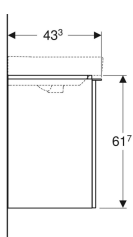

Geberit Smyle Square cabinet for washbasin, with one door

Example image

Characteristics

- Wall-hung
- With one door
- Opening with handle
- Door with soft closing

- With one movable shelf
- Moisture-resistant
- Delivered preassembled

Technical data

Product material | High-compressed three-layer chipboard

Scope of delivery

- Cabinet for washbasin
- Fastening material

Art. no.	Colour / surface	B	Washbasin width	H	T	Door
500.366.00.1	Body and front: white / high-gloss coated Handle: white / matt powder-coated	53.6 cm	55 cm	61.7 cm	43.3 cm	door hinges left
500.365.00.1	Body and front: white / high-gloss coated Handle: white / matt powder-coated	53.6 cm	55 cm	61.7 cm	43.3 cm	door hinges right
500.365.JK.1	Body and front: lava / matt coated Handle: lava / matt powder-coated	53.6 cm	55 cm	61.7 cm	43.3 cm	door hinges right
500.366.JK.1	Body and front: lava / matt coated Handle: lava / matt powder-coated	53.6 cm	55 cm	61.7 cm	43.3 cm	door hinges left
500.365.JL.1	Body and front: sand grey / high-gloss coated Handle: sand grey / matt powder-coated	53.6 cm	55 cm	61.7 cm	43.3 cm	door hinges right
500.366.JL.1	Body and front: sand grey / high-gloss coated Handle: sand grey / matt powder-coated	53.6 cm	55 cm	61.7 cm	43.3 cm	door hinges left
500.365.JR.1	Body and front: hickory / wood-textured melamine Handle: lava / matt powder-coated	53.6 cm	55 cm	61.7 cm	43.3 cm	door hinges right
500.366.JR.1	Body and front: hickory / wood-textured melamine Handle: lava / matt powder-coated	53.6 cm	55 cm	61.7 cm	43.3 cm	door hinges left