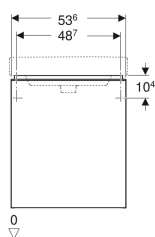

Geberit Smyle Square cabinet for washbasin, with one door

Example image

Characteristics

- Wall-hung
- With one door
- Opening with handle
- Door with soft closing

- With one movable shelf
- Moisture-resistant
- Delivered preassembled

Technical data

Product material | High-compressed three-layer chipboard

Scope of delivery

- Cabinet for washbasin
- Fastening material

Art. no.	Colour / surface	B	Washbasin width	H	T	Door
500.366.00.1	Body and front: white / high-gloss coated Handle: white / matt powder-coated	53.6 cm	55 cm	61.7 cm	43.3 cm	door hinges left
500.365.00.1	Body and front: white / high-gloss coated Handle: white / matt powder-coated	53.6 cm	55 cm	61.7 cm	43.3 cm	door hinges right
500.365.JK.1	Body and front: lava / matt coated Handle: lava / matt powder-coated	53.6 cm	55 cm	61.7 cm	43.3 cm	door hinges right
500.366.JK.1	Body and front: lava / matt coated Handle: lava / matt powder-coated	53.6 cm	55 cm	61.7 cm	43.3 cm	door hinges left
500.365.JL.1	Body and front: sand grey / high-gloss coated Handle: sand grey / matt powder-coated	53.6 cm	55 cm	61.7 cm	43.3 cm	door hinges right
500.366.JL.1	Body and front: sand grey / high-gloss coated Handle: sand grey / matt powder-coated	53.6 cm	55 cm	61.7 cm	43.3 cm	door hinges left
500.365.JR.1	Body and front: hickory / wood-textured melamine Handle: lava / matt powder-coated	53.6 cm	55 cm	61.7 cm	43.3 cm	door hinges right
500.366.JR.1	Body and front: hickory / wood-textured melamine Handle: lava / matt powder-coated	53.6 cm	55 cm	61.7 cm	43.3 cm	door hinges left