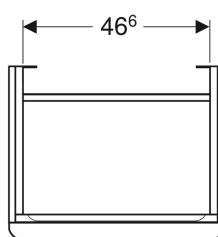

Geberit Smyle Square cabinet for washbasin, with one door

Example image

Characteristics

- Wall-hung
- With one door
- Opening with handle
- Door with soft closing

- With one movable shelf
- Moisture-resistant
- Delivered preassembled

Technical data

Product material | High-compressed three-layer chipboard

Scope of delivery

- Cabinet for washbasin
- Fastening material

Art. no.	Colour / surface	B	Washbasin width	H	T	Door
500.366.00.1	Body and front: white / high-gloss coated Handle: white / matt powder-coated	53.6 cm	55 cm	61.7 cm	43.3 cm	door hinges left
500.365.00.1	Body and front: white / high-gloss coated Handle: white / matt powder-coated	53.6 cm	55 cm	61.7 cm	43.3 cm	door hinges right
500.365.JK.1	Body and front: lava / matt coated Handle: lava / matt powder-coated	53.6 cm	55 cm	61.7 cm	43.3 cm	door hinges right
500.366.JK.1	Body and front: lava / matt coated Handle: lava / matt powder-coated	53.6 cm	55 cm	61.7 cm	43.3 cm	door hinges left
500.365.JL.1	Body and front: sand grey / high-gloss coated Handle: sand grey / matt powder-coated	53.6 cm	55 cm	61.7 cm	43.3 cm	door hinges right
500.366.JL.1	Body and front: sand grey / high-gloss coated Handle: sand grey / matt powder-coated	53.6 cm	55 cm	61.7 cm	43.3 cm	door hinges left
500.365.JR.1	Body and front: hickory / wood-textured melamine Handle: lava / matt powder-coated	53.6 cm	55 cm	61.7 cm	43.3 cm	door hinges right
500.366.JR.1	Body and front: hickory / wood-textured melamine Handle: lava / matt powder-coated	53.6 cm	55 cm	61.7 cm	43.3 cm	door hinges left