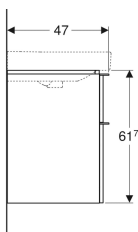

Characteristics

- Wall-hung
- With two drawers
- Opening with handle
- Drawer with soft-closing

- Moisture-resistant
- Drawer frame made of metal
- Delivered preassembled

Technical data

Product material | High-compressed three-layer chipboard

Scope of delivery

- Cabinet for washbasin
- Fastening material

Art. no.	Colour / surface	B	B1	B2	Washbasin width	H	T
500.353.00.1	Body and front: white / high-gloss coated Handle: white / matt powder-coated	73.4 cm	68.5 cm	66.4 cm	75 cm	61.7 cm	47 cm
500.354.00.1	Body and front: white / high-gloss coated Handle: white / matt powder-coated	88.4 cm	83.5 cm	81.4 cm	90 cm	61.7 cm	47 cm
500.355.00.1	Body and front: white / high-gloss coated Handle: white / matt powder-coated	118.4 cm	113.5 cm	111.4 cm	120 cm	61.7 cm	47 cm
500.352.00.1	Body and front: white / high-gloss coated Handle: white / matt powder-coated	58.4 cm	53.5 cm	51.4 cm	60 cm	61.7 cm	47 cm
500.352.JK.1	Body and front: lava / matt coated Handle: lava / matt powder-coated	58.4 cm	53.5 cm	51.4 cm	60 cm	61.7 cm	47 cm
500.353.JK.1	Body and front: lava / matt coated Handle: lava / matt powder-coated	73.4 cm	68.5 cm	66.4 cm	75 cm	61.7 cm	47 cm
500.354.JK.1	Body and front: lava / matt coated Handle: lava / matt powder-coated	88.4 cm	83.5 cm	81.4 cm	90 cm	61.7 cm	47 cm
500.355.JK.1	Body and front: lava / matt coated Handle: lava / matt powder-coated	118.4 cm	113.5 cm	111.4 cm	120 cm	61.7 cm	47 cm
500.352.JL.1	Body and front: sand grey / high-gloss coated Handle: sand grey / matt powder-coated	58.4 cm	53.5 cm	51.4 cm	60 cm	61.7 cm	47 cm
500.353.JL.1	Body and front: sand grey / high-gloss coated Handle: sand grey / matt powder-coated	73.4 cm	68.5 cm	66.4 cm	75 cm	61.7 cm	47 cm
500.354.JL.1	Body and front: sand grey / high-gloss coated Handle: sand grey / matt powder-coated	88.4 cm	83.5 cm	81.4 cm	90 cm	61.7 cm	47 cm
500.355.JL.1	Body and front: sand grey / high-gloss coated Handle: sand grey / matt powder-coated	118.4 cm	113.5 cm	111.4 cm	120 cm	61.7 cm	47 cm
500.352.JR.1	Body and front: hickory / wood-textured melamine Handle: lava / matt powder-coated	58.4 cm	53.5 cm	51.4 cm	60 cm	61.7 cm	47 cm
500.353.JR.1	Body and front: hickory / wood-textured melamine Handle: lava / matt powder-coated	73.4 cm	68.5 cm	66.4 cm	75 cm	61.7 cm	47 cm
500.354.JR.1	Body and front: hickory / wood-textured melamine Handle: lava / matt powder-coated	88.4 cm	83.5 cm	81.4 cm	90 cm	61.7 cm	47 cm
500.355.JR.1	Body and front: hickory / wood-textured melamine Handle: lava / matt powder-coated	118.4 cm	113.5 cm	111.4 cm	120 cm	61.7 cm	47 cm