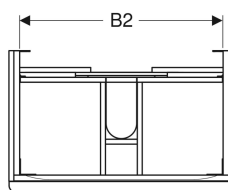

Characteristics

- Wall-hung
- With two drawers
- Opening with handle
- Drawer with soft-closing

- Moisture-resistant
- Drawer frame made of metal
- Delivered preassembled

Technical data

Product material | High-compressed three-layer chipboard

Scope of delivery

- Cabinet for washbasin
- Fastening material

Art. no.	Colour / surface	B	B1	B2	Washbasin width	H	T
500.353.00.1	Body and front: white / high-gloss coated Handle: white / matt powder-coated	73.4 cm	68.5 cm	66.4 cm	75 cm	61.7 cm	47 cm
500.354.00.1	Body and front: white / high-gloss coated Handle: white / matt powder-coated	88.4 cm	83.5 cm	81.4 cm	90 cm	61.7 cm	47 cm
500.355.00.1	Body and front: white / high-gloss coated Handle: white / matt powder-coated	118.4 cm	113.5 cm	111.4 cm	120 cm	61.7 cm	47 cm
500.352.00.1	Body and front: white / high-gloss coated Handle: white / matt powder-coated	58.4 cm	53.5 cm	51.4 cm	60 cm	61.7 cm	47 cm
500.352.JK.1	Body and front: lava / matt coated Handle: lava / matt powder-coated	58.4 cm	53.5 cm	51.4 cm	60 cm	61.7 cm	47 cm
500.353.JK.1	Body and front: lava / matt coated Handle: lava / matt powder-coated	73.4 cm	68.5 cm	66.4 cm	75 cm	61.7 cm	47 cm
500.354.JK.1	Body and front: lava / matt coated Handle: lava / matt powder-coated	88.4 cm	83.5 cm	81.4 cm	90 cm	61.7 cm	47 cm
500.355.JK.1	Body and front: lava / matt coated Handle: lava / matt powder-coated	118.4 cm	113.5 cm	111.4 cm	120 cm	61.7 cm	47 cm
500.352.JL.1	Body and front: sand grey / high-gloss coated Handle: sand grey / matt powder-coated	58.4 cm	53.5 cm	51.4 cm	60 cm	61.7 cm	47 cm
500.353.JL.1	Body and front: sand grey / high-gloss coated Handle: sand grey / matt powder-coated	73.4 cm	68.5 cm	66.4 cm	75 cm	61.7 cm	47 cm
500.354.JL.1	Body and front: sand grey / high-gloss coated Handle: sand grey / matt powder-coated	88.4 cm	83.5 cm	81.4 cm	90 cm	61.7 cm	47 cm
500.355.JL.1	Body and front: sand grey / high-gloss coated Handle: sand grey / matt powder-coated	118.4 cm	113.5 cm	111.4 cm	120 cm	61.7 cm	47 cm
500.352.JR.1	Body and front: hickory / wood-textured melamine Handle: lava / matt powder-coated	58.4 cm	53.5 cm	51.4 cm	60 cm	61.7 cm	47 cm
500.353.JR.1	Body and front: hickory / wood-textured melamine Handle: lava / matt powder-coated	73.4 cm	68.5 cm	66.4 cm	75 cm	61.7 cm	47 cm
500.354.JR.1	Body and front: hickory / wood-textured melamine Handle: lava / matt powder-coated	88.4 cm	83.5 cm	81.4 cm	90 cm	61.7 cm	47 cm
500.355.JR.1	Body and front: hickory / wood-textured melamine Handle: lava / matt powder-coated	118.4 cm	113.5 cm	111.4 cm	120 cm	61.7 cm	47 cm