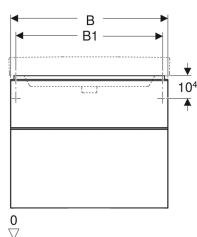

Characteristics

- Wall-hung
- With two drawers
- Opening with handle
- Drawer with soft-closing

- Moisture-resistant
- Drawer frame made of metal
- Delivered preassembled

Technical data

Product material | High-compressed three-layer chipboard

Scope of delivery

- Cabinet for washbasin
- Fastening material

Art. no.	Colour / surface	B	B1	B2	Washbasin width	H	T
500.353.00.1	Body and front: white / high-gloss coated Handle: white / matt powder-coated	73.4 cm	68.5 cm	66.4 cm	75 cm	61.7 cm	47 cm
500.354.00.1	Body and front: white / high-gloss coated Handle: white / matt powder-coated	88.4 cm	83.5 cm	81.4 cm	90 cm	61.7 cm	47 cm
500.355.00.1	Body and front: white / high-gloss coated Handle: white / matt powder-coated	118.4 cm	113.5 cm	111.4 cm	120 cm	61.7 cm	47 cm
500.352.00.1	Body and front: white / high-gloss coated Handle: white / matt powder-coated	58.4 cm	53.5 cm	51.4 cm	60 cm	61.7 cm	47 cm
500.352.JK.1	Body and front: lava / matt coated Handle: lava / matt powder-coated	58.4 cm	53.5 cm	51.4 cm	60 cm	61.7 cm	47 cm
500.353.JK.1	Body and front: lava / matt coated Handle: lava / matt powder-coated	73.4 cm	68.5 cm	66.4 cm	75 cm	61.7 cm	47 cm
500.354.JK.1	Body and front: lava / matt coated Handle: lava / matt powder-coated	88.4 cm	83.5 cm	81.4 cm	90 cm	61.7 cm	47 cm
500.355.JK.1	Body and front: lava / matt coated Handle: lava / matt powder-coated	118.4 cm	113.5 cm	111.4 cm	120 cm	61.7 cm	47 cm
500.352.JL.1	Body and front: sand grey / high-gloss coated Handle: sand grey / matt powder-coated	58.4 cm	53.5 cm	51.4 cm	60 cm	61.7 cm	47 cm
500.353.JL.1	Body and front: sand grey / high-gloss coated Handle: sand grey / matt powder-coated	73.4 cm	68.5 cm	66.4 cm	75 cm	61.7 cm	47 cm
500.354.JL.1	Body and front: sand grey / high-gloss coated Handle: sand grey / matt powder-coated	88.4 cm	83.5 cm	81.4 cm	90 cm	61.7 cm	47 cm
500.355.JL.1	Body and front: sand grey / high-gloss coated Handle: sand grey / matt powder-coated	118.4 cm	113.5 cm	111.4 cm	120 cm	61.7 cm	47 cm
500.352.JR.1	Body and front: hickory / wood-textured melamine Handle: lava / matt powder-coated	58.4 cm	53.5 cm	51.4 cm	60 cm	61.7 cm	47 cm
500.353.JR.1	Body and front: hickory / wood-textured melamine Handle: lava / matt powder-coated	73.4 cm	68.5 cm	66.4 cm	75 cm	61.7 cm	47 cm
500.354.JR.1	Body and front: hickory / wood-textured melamine Handle: lava / matt powder-coated	88.4 cm	83.5 cm	81.4 cm	90 cm	61.7 cm	47 cm
500.355.JR.1	Body and front: hickory / wood-textured melamine Handle: lava / matt powder-coated	118.4 cm	113.5 cm	111.4 cm	120 cm	61.7 cm	47 cm