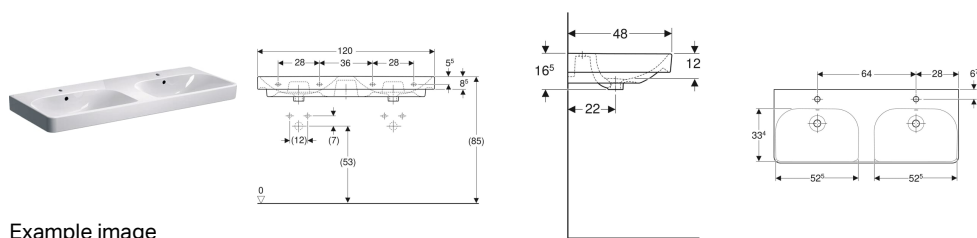

Geberit Smyle Square double washbasin

Example image

Characteristics

- Can be installed with a washbasin cabinet
- Can be combined with half pedestal

Technical data

Product material

Vitreous china

Art. no.	Colour / surface	Tap hole	Overflow	B	Cabinet width	H	T
500.223.01.1	white	centred	visible	120 cm	118.4 cm	16.5 cm	48 cm
500.224.01.1	white	without	visible	120 cm	118.4 cm	16.5 cm	48 cm

Accessories

- Geberit bottle trap with dip tube for washbasin, connector BSP, horizontal or vertical outlet
- Geberit fastening material for washbasin