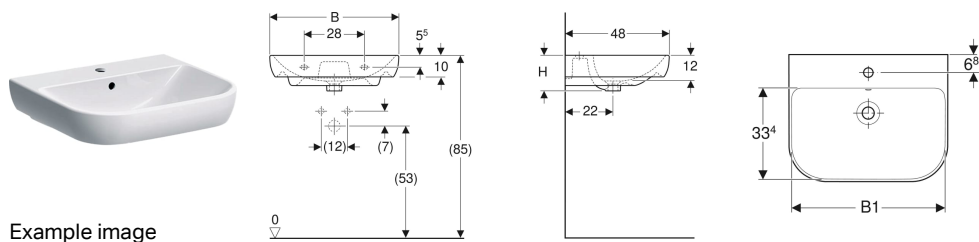

## Geberit Smyle washbasin

Example image

### Characteristics

- Can be combined with half pedestal
- Can be combined with full pedestal

### Technical data

Product material

Vitreous china

Art. no.	Colour / surface	Tap hole	Overflow	B	B1	H	T
500.227.01.1	white	centred	visible	55 cm	51.5 cm	16.5 cm	48 cm
500.228.01.1	white	centred	visible	60 cm	56.8 cm	16.5 cm	48 cm
500.230.01.1	white	centred	visible	65 cm	61.8 cm	17 cm	48 cm
500.248.01.1	white	centred	visible	70 cm	66.8 cm	17 cm	48 cm