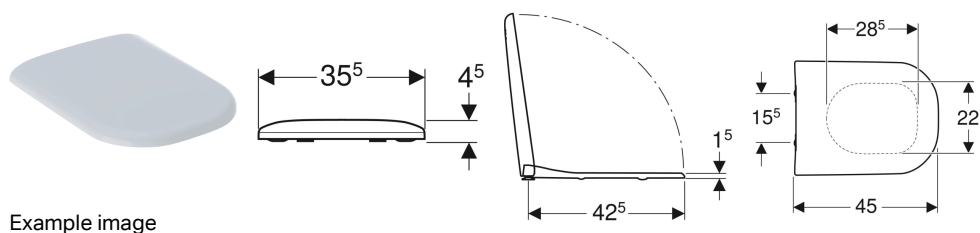

**Geberit Smyle WC seat**

**Characteristics**

- Overlapping WC lid

**Technical data**

Product material	Duroplast
Fastening distance	15.5 cm

Art. no.	Colour / surface	Quick-release hinges	Soft-closing mechanism	Fastening	Hinge material
500.979.01.1	white	yes	yes	from above	Brass chrome-plated
500.236.01.1	white	no	yes	from above	Brass chrome-plated
500.235.01.1	white	no	no	from above	Brass chrome-plated