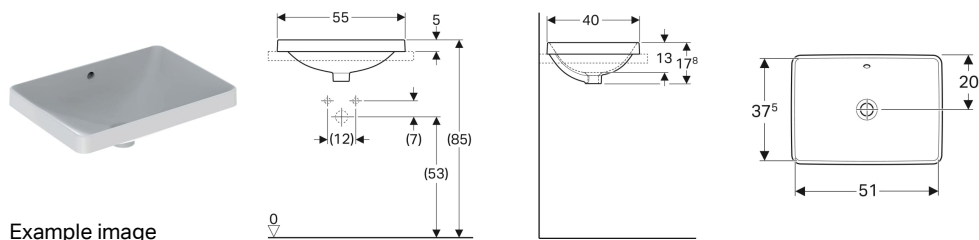

Geberit VariForm countertop washbasin, rectangular

Example image

Application purposes

- For mounting in washtops from above

Characteristics

- Rectangular

Scope of delivery

- Template

- Easy to mount thanks to provided cut-out template

Technical data

Product material | Fine fireclay

Art. no.	Colour / surface	Max. delivery time in weeks	Tap hole	Overflow	B	H	T
500.736.01.2	white		without	visible	55 cm	17.8 cm	40 cm
500.738.01.2	* white	10 weeks	without	without	55 cm	17.8 cm	40 cm