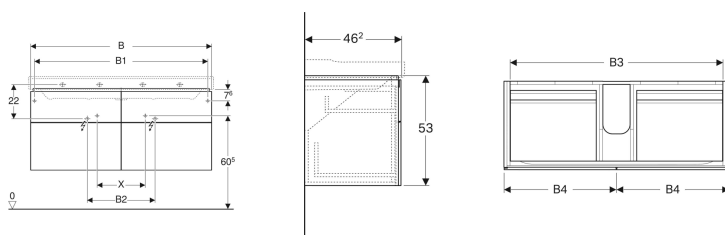

Geberit Xeno² cabinet for washbasin with width from 120 cm, with four drawers

Example image

Characteristics

- Wall-hung
- With four drawers
- Opening with push-to-open mechanism
- Drawer with antislip mat
- Drawer with LED light
- Moisture-resistant
- Delivered preassembled

Technical data

Protection degree	IP21
Protection class	II
Nominal voltage	230 V AC
Mains frequency	50 Hz
Operating voltage	12 V DC
Power consumption	4 W
Product material	High-compressed three-layer chipboard
Light colour	3000 K

Scope of delivery

- Fastening material

Art. no.	Colour / surface	B	B1	B2	B3	B4	Washbasin width	H	T	Luminous flux
500.518.01.1	white / high-gloss coated	117.4 cm	112.4 cm	44 cm	111 cm	58.5 cm	120 cm	53 cm	46.2 cm	480 lm
500.518.00.1	greige / matt coated	117.4 cm	112.4 cm	44 cm	111 cm	58.5 cm	120 cm	53 cm	46.2 cm	480 lm
500.518.43.1	scultura grey / wooden-textured melamine	117.4 cm	112.4 cm	44 cm	111 cm	58.5 cm	120 cm	53 cm	46.2 cm	480 lm