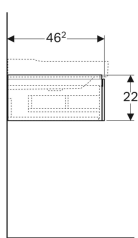

Characteristics

- Wall-hung
- With one drawer
- Opening with push-to-open mechanism
- Drawer with antislip mat
- Drawer with LED light
- Moisture-resistant
- Delivered preassembled

Technical data

Protection degree	IP21
Protection class	II
Nominal voltage	230 V AC
Mains frequency	50 Hz
Operating voltage	12 V DC
Product material	High-compressed three-layer chipboard
Light colour	3000 K

Scope of delivery

- Fastening material

Art. no.	Colour / surface	B	B1	B2	B3	Washbasin width	H	T	Power consumption	Luminous flux
500.505.01.1	white / high-gloss coated	58 cm	54.6 cm	10 cm	51.6 cm	60 cm	22 cm	46.2 cm	2.25 W	270 lm
500.508.01.1	white / high-gloss coated	88 cm	84.6 cm	23 cm	81.6 cm	90 cm	22 cm	46.2 cm	3.75 W	450 lm
500.505.00.1	greige / matt coated	58 cm	54.6 cm	10 cm	51.6 cm	60 cm	22 cm	46.2 cm	2.25 W	270 lm
500.508.00.1	greige / matt coated	88 cm	84.6 cm	23 cm	81.6 cm	90 cm	22 cm	46.2 cm	3.75 W	450 lm
500.505.43.1	scultura grey / wooden-textured melamine	58 cm	54.6 cm	10 cm	51.6 cm	60 cm	22 cm	46.2 cm	2.25 W	270 lm
500.508.43.1	scultura grey / wooden-textured melamine	88 cm	84.6 cm	23 cm	81.6 cm	90 cm	22 cm	46.2 cm	3.75 W	450 lm

Accessories

- Geberit Xeno² drawer insert, T-partition, for top drawer
- Geberit Xeno² drawer insert, H-partition, for top drawer
- Geberit towel rail for bathroom furniture, with right-angled corner
- Geberit towel rail for bathroom furniture, with radius corner

- Space saving trap and UK adaptor required - order additionally 151.116.11.1 & 243.134.00.1