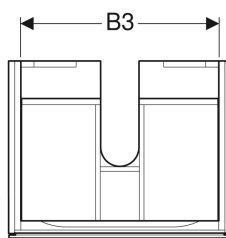

Characteristics

- Wall-hung
- With one drawer
- Opening with push-to-open mechanism
- Drawer with antislip mat
- Drawer with LED light
- Moisture-resistant
- Delivered preassembled

Technical data

Protection degree	IP21
Protection class	II
Nominal voltage	230 V AC
Mains frequency	50 Hz
Operating voltage	12 V DC
Product material	High-compressed three-layer chipboard
Light colour	3000 K

Scope of delivery

- Fastening material

Art. no.	Colour / surface	B	B1	B2	B3	Washbasin width	H	T	Power consumption	Luminous flux
500.505.01.1	white / high-gloss coated	58 cm	54.6 cm	10 cm	51.6 cm	60 cm	22 cm	46.2 cm	2.25 W	270 lm
500.508.01.1	white / high-gloss coated	88 cm	84.6 cm	23 cm	81.6 cm	90 cm	22 cm	46.2 cm	3.75 W	450 lm
500.505.00.1	greige / matt coated	58 cm	54.6 cm	10 cm	51.6 cm	60 cm	22 cm	46.2 cm	2.25 W	270 lm
500.508.00.1	greige / matt coated	88 cm	84.6 cm	23 cm	81.6 cm	90 cm	22 cm	46.2 cm	3.75 W	450 lm
500.505.43.1	scultura grey / wooden-textured melamine	58 cm	54.6 cm	10 cm	51.6 cm	60 cm	22 cm	46.2 cm	2.25 W	270 lm
500.508.43.1	scultura grey / wooden-textured melamine	88 cm	84.6 cm	23 cm	81.6 cm	90 cm	22 cm	46.2 cm	3.75 W	450 lm

Accessories

- Geberit Xeno² drawer insert, T-partition, for top drawer
- Geberit Xeno² drawer insert, H-partition, for top drawer
- Geberit towel rail for bathroom furniture, with right-angled corner
- Geberit towel rail for bathroom furniture, with radius corner

- Space saving trap and UK adaptor required - order additionally 151.116.11.1 & 243.134.00.1