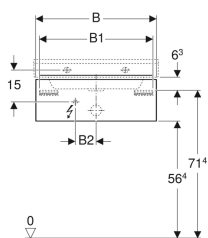

Characteristics

- Wall-hung
- With one drawer
- Opening with push-to-open mechanism
- Drawer with antislip mat
- Drawer with LED light
- Moisture-resistant
- Delivered preassembled

Technical data

Protection degree	IP21
Protection class	II
Nominal voltage	230 V AC
Mains frequency	50 Hz
Operating voltage	12 V DC
Product material	High-compressed three-layer chipboard
Light colour	3000 K

Scope of delivery

- Fastening material

Art. no.	Colour / surface	B	B1	B2	B3	Washbasin width	H	T	Power consumption	Luminous flux
500.505.01.1	white / high-gloss coated	58 cm	54.6 cm	10 cm	51.6 cm	60 cm	22 cm	46.2 cm	2.25 W	270 lm
500.508.01.1	white / high-gloss coated	88 cm	84.6 cm	23 cm	81.6 cm	90 cm	22 cm	46.2 cm	3.75 W	450 lm
500.505.00.1	greige / matt coated	58 cm	54.6 cm	10 cm	51.6 cm	60 cm	22 cm	46.2 cm	2.25 W	270 lm
500.508.00.1	greige / matt coated	88 cm	84.6 cm	23 cm	81.6 cm	90 cm	22 cm	46.2 cm	3.75 W	450 lm
500.505.43.1	scultura grey / wooden-textured melamine	58 cm	54.6 cm	10 cm	51.6 cm	60 cm	22 cm	46.2 cm	2.25 W	270 lm
500.508.43.1	scultura grey / wooden-textured melamine	88 cm	84.6 cm	23 cm	81.6 cm	90 cm	22 cm	46.2 cm	3.75 W	450 lm

Accessories

- Geberit Xeno² drawer insert, T-partition, for top drawer
- Geberit Xeno² drawer insert, H-partition, for top drawer
- Geberit towel rail for bathroom furniture, with right-angled corner
- Geberit towel rail for bathroom furniture, with radius corner

- Space saving trap and UK adaptor required - order additionally 151.116.11.1 & 243.134.00.1