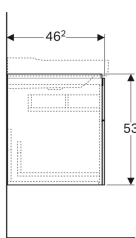

Characteristics

- Wall-hung
- With two drawers
- Opening with push-to-open mechanism
- Drawer with antislip mat
- Drawer with LED light
- Moisture-resistant
- Delivered preassembled

Technical data

Protection degree	IP21
Protection class	II
Nominal voltage	230 V AC
Mains frequency	50 Hz
Operating voltage	12 V DC
Product material	High-compressed three-layer chipboard
Light colour	3000 K

Scope of delivery

- Fastening material

Art. no.	Colour / surface	B	B1	B2	B3	Washbasin width	H	T	Power consumption	Luminous flux
500.506.01.1	white / high-gloss coated	58 cm	53 cm	10 cm	51.6 cm	60 cm	53 cm	46.2 cm	2.25 W	270 lm
500.509.01.1	white / high-gloss coated	88 cm	83 cm	23 cm	81.6 cm	90 cm	53 cm	46.2 cm	3.75 W	450 lm
500.506.00.1	greige / matt coated	58 cm	53 cm	10 cm	51.6 cm	60 cm	53 cm	46.2 cm	2.25 W	270 lm
500.509.00.1	greige / matt coated	88 cm	83 cm	23 cm	81.6 cm	90 cm	53 cm	46.2 cm	3.75 W	450 lm
500.506.43.1	scultura grey / wooden-textured melamine	58 cm	53 cm	10 cm	51.6 cm	60 cm	53 cm	46.2 cm	2.25 W	270 lm
500.509.43.1	scultura grey / wooden-textured melamine	88 cm	83 cm	23 cm	81.6 cm	90 cm	53 cm	46.2 cm	3.75 W	450 lm

Accessories

- Geberit Xeno² drawer insert, T-partition, for top drawer
- Geberit Xeno² drawer insert, H-partition, for top drawer
- Geberit Xeno² drawer insert, H-partition, for bottom drawer
- Geberit towel rail for bathroom furniture, with right-angled corner
- Geberit towel rail for bathroom furniture, with radius corner

- Space saving trap and UK adaptor required - order additionally 151.116.11.1 & 243.134.00.1