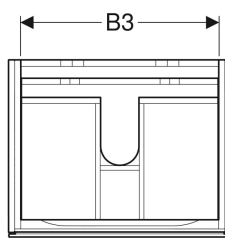

Characteristics

- Wall-hung
- With two drawers
- Opening with push-to-open mechanism
- Drawer with antislip mat
- Drawer with LED light
- Moisture-resistant
- Delivered preassembled

Technical data

Protection degree	IP21
Protection class	II
Nominal voltage	230 V AC
Mains frequency	50 Hz
Operating voltage	12 V DC
Product material	High-compressed three-layer chipboard
Light colour	3000 K

Scope of delivery

- Fastening material

Art. no.	Colour / surface	B	B1	B2	B3	Washbasin width	H	T	Power consumption	Luminous flux
500.506.01.1	white / high-gloss coated	58 cm	53 cm	10 cm	51.6 cm	60 cm	53 cm	46.2 cm	2.25 W	270 lm
500.509.01.1	white / high-gloss coated	88 cm	83 cm	23 cm	81.6 cm	90 cm	53 cm	46.2 cm	3.75 W	450 lm
500.506.00.1	greige / matt coated	58 cm	53 cm	10 cm	51.6 cm	60 cm	53 cm	46.2 cm	2.25 W	270 lm
500.509.00.1	greige / matt coated	88 cm	83 cm	23 cm	81.6 cm	90 cm	53 cm	46.2 cm	3.75 W	450 lm
500.506.43.1	scultura grey / wooden-textured melamine	58 cm	53 cm	10 cm	51.6 cm	60 cm	53 cm	46.2 cm	2.25 W	270 lm
500.509.43.1	scultura grey / wooden-textured melamine	88 cm	83 cm	23 cm	81.6 cm	90 cm	53 cm	46.2 cm	3.75 W	450 lm

Accessories

- Geberit Xeno² drawer insert, T-partition, for top drawer
- Geberit Xeno² drawer insert, H-partition, for top drawer
- Geberit Xeno² drawer insert, H-partition, for bottom drawer
- Geberit towel rail for bathroom furniture, with right-angled corner
- Geberit towel rail for bathroom furniture, with radius corner

- Space saving trap and UK adaptor required - order additionally 151.116.11.1 & 243.134.00.1