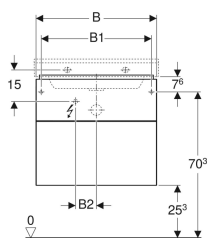

Characteristics

- Wall-hung
- With two drawers
- Opening with push-to-open mechanism
- Drawer with antislip mat
- Drawer with LED light
- Moisture-resistant
- Delivered preassembled

Technical data

Protection degree	IP21
Protection class	II
Nominal voltage	230 V AC
Mains frequency	50 Hz
Operating voltage	12 V DC
Product material	High-compressed three-layer chipboard
Light colour	3000 K

Scope of delivery

- Fastening material

Art. no.	Colour / surface	B	B1	B2	B3	Washbasin width	H	T	Power consumption	Luminous flux
500.506.01.1	white / high-gloss coated	58 cm	53 cm	10 cm	51.6 cm	60 cm	53 cm	46.2 cm	2.25 W	270 lm
500.509.01.1	white / high-gloss coated	88 cm	83 cm	23 cm	81.6 cm	90 cm	53 cm	46.2 cm	3.75 W	450 lm
500.506.00.1	greige / matt coated	58 cm	53 cm	10 cm	51.6 cm	60 cm	53 cm	46.2 cm	2.25 W	270 lm
500.509.00.1	greige / matt coated	88 cm	83 cm	23 cm	81.6 cm	90 cm	53 cm	46.2 cm	3.75 W	450 lm
500.506.43.1	scultura grey / wooden-textured melamine	58 cm	53 cm	10 cm	51.6 cm	60 cm	53 cm	46.2 cm	2.25 W	270 lm
500.509.43.1	scultura grey / wooden-textured melamine	88 cm	83 cm	23 cm	81.6 cm	90 cm	53 cm	46.2 cm	3.75 W	450 lm

Accessories

- Geberit Xeno² drawer insert, T-partition, for top drawer
- Geberit Xeno² drawer insert, H-partition, for top drawer
- Geberit Xeno² drawer insert, H-partition, for bottom drawer
- Geberit towel rail for bathroom furniture, with right-angled corner
- Geberit towel rail for bathroom furniture, with radius corner

- Space saving trap and UK adaptor required - order additionally 151.116.11.1 & 243.134.00.1