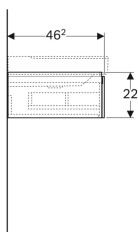

Geberit Xeno² cabinet for washbasin with shelf surface, with one drawer

Example image

Characteristics

- Wall-hung
- With one drawer
- Opening with push-to-open mechanism
- With shelf surface
- Drawer with antislip mat
- Drawer with LED light
- Moisture-resistant
- Delivered preassembled

Technical data

Protection degree	IP21
Protection class	II
Nominal voltage	230 V AC
Mains frequency	50 Hz
Operating voltage	12 V DC
Power consumption	3.75 W
Product material	High-compressed three-layer chipboard
Light colour	3000 K

Scope of delivery

- Fastening material

Art. no.	Colour / surface	B	Washbasin width	H	T	Trap cutout
500.513.01.1	white / high-gloss coated	88 cm	90 cm	22 cm	46.2 cm	left
500.514.01.1	white / high-gloss coated	88 cm	90 cm	22 cm	46.2 cm	right
500.513.00.1	greige / matt coated	88 cm	90 cm	22 cm	46.2 cm	left
500.514.00.1	greige / matt coated	88 cm	90 cm	22 cm	46.2 cm	right
500.513.43.1	scultura grey / wooden-textured melamine	88 cm	90 cm	22 cm	46.2 cm	left
500.514.43.1	scultura grey / wooden-textured melamine	88 cm	90 cm	22 cm	46.2 cm	right

Accessories

- Geberit Xeno² drawer insert, T-partition, for top drawer
- Geberit Xeno² drawer insert, H-partition, for top drawer
- Geberit towel rail for bathroom furniture, with right-angled corner
- Geberit towel rail for bathroom furniture, with radius corner

- Space saving trap and UK adaptor required - order additionally 151.116.11.1 & 243.134.00.1