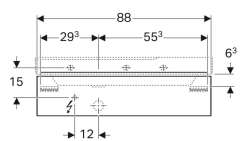

Geberit Xeno² cabinet for washbasin with shelf surface, with one drawer

Example image

Characteristics

- Wall-hung
- With one drawer
- Opening with push-to-open mechanism
- With shelf surface
- Drawer with antislip mat
- Drawer with LED light
- Moisture-resistant
- Delivered preassembled

Technical data

Protection degree	IP21
Protection class	II
Nominal voltage	230 V AC
Mains frequency	50 Hz
Operating voltage	12 V DC
Power consumption	3.75 W
Product material	High-compressed three-layer chipboard
Light colour	3000 K

Scope of delivery

- Fastening material

Art. no.	Colour / surface	B	Washbasin width	H	T	Trap cutout
500.513.01.1	white / high-gloss coated	88 cm	90 cm	22 cm	46.2 cm	left
500.514.01.1	white / high-gloss coated	88 cm	90 cm	22 cm	46.2 cm	right
500.513.00.1	greige / matt coated	88 cm	90 cm	22 cm	46.2 cm	left
500.514.00.1	greige / matt coated	88 cm	90 cm	22 cm	46.2 cm	right
500.513.43.1	scultura grey / wooden-textured melamine	88 cm	90 cm	22 cm	46.2 cm	left
500.514.43.1	scultura grey / wooden-textured melamine	88 cm	90 cm	22 cm	46.2 cm	right

Accessories

- Geberit Xeno² drawer insert, T-partition, for top drawer
- Geberit Xeno² drawer insert, H-partition, for top drawer
- Geberit towel rail for bathroom furniture, with right-angled corner
- Geberit towel rail for bathroom furniture, with radius corner

- Space saving trap and UK adaptor required - order additionally 151.116.11.1 & 243.134.00.1