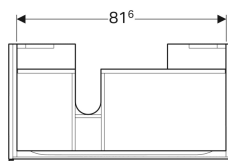

Geberit Xeno² cabinet for washbasin with shelf surface, with one drawer

Example image

Characteristics

- Wall-hung
- With one drawer
- Opening with push-to-open mechanism
- With shelf surface
- Drawer with antislip mat
- Drawer with LED light
- Moisture-resistant
- Delivered preassembled

Technical data

Protection degree	IP21
Protection class	II
Nominal voltage	230 V AC
Mains frequency	50 Hz
Operating voltage	12 V DC
Power consumption	3.75 W
Product material	High-compressed three-layer chipboard
Light colour	3000 K

Scope of delivery

- Fastening material

Art. no.	Colour / surface	B	Washbasin width	H	T	Trap cutout
500.513.01.1	white / high-gloss coated	88 cm	90 cm	22 cm	46.2 cm	left
500.514.01.1	white / high-gloss coated	88 cm	90 cm	22 cm	46.2 cm	right
500.513.00.1	greige / matt coated	88 cm	90 cm	22 cm	46.2 cm	left
500.514.00.1	greige / matt coated	88 cm	90 cm	22 cm	46.2 cm	right
500.513.43.1	scultura grey / wooden-textured melamine	88 cm	90 cm	22 cm	46.2 cm	left
500.514.43.1	scultura grey / wooden-textured melamine	88 cm	90 cm	22 cm	46.2 cm	right

Accessories

- Geberit Xeno² drawer insert, T-partition, for top drawer
- Geberit Xeno² drawer insert, H-partition, for top drawer
- Geberit towel rail for bathroom furniture, with right-angled corner
- Geberit towel rail for bathroom furniture, with radius corner

- Space saving trap and UK adaptor required - order additionally 151.116.11.1 & 243.134.00.1