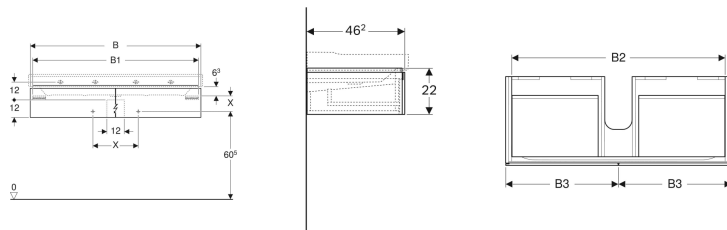

**Geberit Xeno<sup>2</sup> cabinet for washbasin with width from 120 cm, with two drawers**

Example image

**Characteristics**

- Wall-hung
- With two drawers
- Opening with push-to-open mechanism
- Drawer with antislip mat
- Drawer with LED light
- Moisture-resistant
- Delivered preassembled

**Scope of delivery**

- Fastening material

Art. no.	Colour / surface	B	B1	B2	B3	Washbasin width	H	T	Luminous flux
500.517.01.1	white / high-gloss coated	117.4 cm	114 cm	111 cm	58.5 cm	120 cm	22 cm	46.2 cm	480 lm
500.517.00.1	greige / matt coated	117.4 cm	114 cm	111 cm	58.5 cm	120 cm	22 cm	46.2 cm	480 lm
500.517.43.1	scultura grey / wooden-textured melamine	117.4 cm	114 cm	111 cm	58.5 cm	120 cm	22 cm	46.2 cm	480 lm