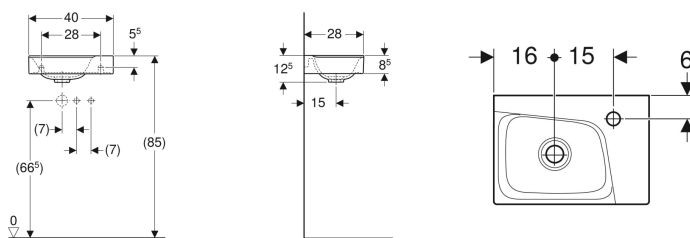

**Geberit Xeno<sup>2</sup> handrinse basin**

Example image

**Characteristics**

- Can be installed with a washbasin cabinet
- Asymmetrical

**Technical data**

Product material | Fine fireclay

Art. no.	Colour / surface	Tap hole	Overflow	B	H	T
500.529.01.1	white / KeraTect	right	without	40 cm	12.5 cm	28 cm
500.528.01.1	white / KeraTect	left	without	40 cm	12.5 cm	28 cm

**Accessories**

- Geberit waste outlet with free outlet and valve cover
- Geberit bottle trap with dip tube for washbasin, space-saving model, horizontal outlet
- Geberit bottle trap with dip tube for washbasin, connector BSP, horizontal or vertical outlet
- Geberit fastening material for handrinse basin