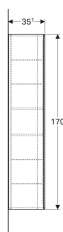

Geberit Xeno² tall cabinet with one door and internal mirror

Example image

Characteristics

- Wall-hung
- With one door
- Door with soft closing
- With two fixed shelves
- With four movable shelves

- Hinge side left or right
- Moisture-resistant
- Mirror on inside of door
- Delivered preassembled

Technical data

Product material | High-compressed three-layer chipboard

Scope of delivery

- 4 movable shelves
- Fastening material

Art. no.	Colour / surface	B	H	T
500.503.01.1	white / high-gloss coated	40 cm	170 cm	35.1 cm
500.503.00.1	greige / matt coated	40 cm	170 cm	35.1 cm
500.503.43.1	scultura grey / wooden-textured melamine	40 cm	170 cm	35.1 cm