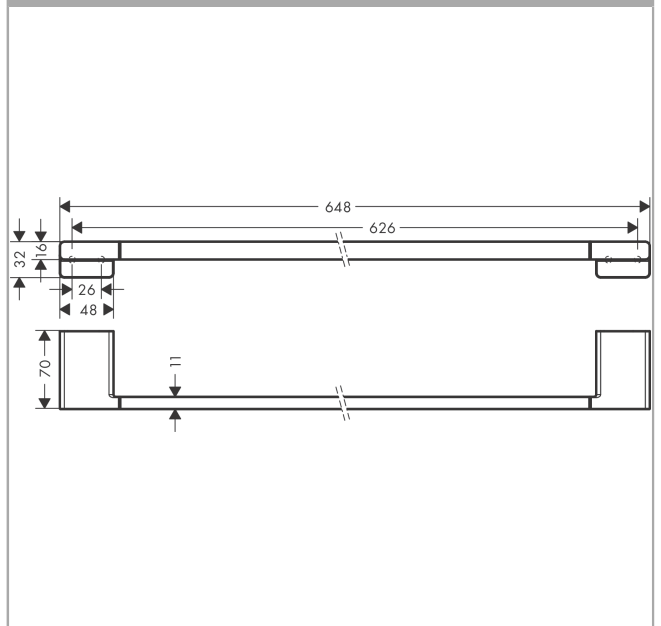

AddStoris
Bath towel rail
 Surfaces: **Chrome** Article Number: **41747000**

Description

product features

- wall-mounted
- material: metal
- material holder: metal
- length: 648 mm
- with mounting material
- concealed fastening
- drilling distance: 626 mm
- diameter drill hole: 6 mm

Design awards

reddot winner 2021

Product image

Scale drawing

AddStoris
Bath towel rail
Surfaces: **Chrome**

Article Number: **41747000**

Exploded Drawing

Year of production: >04/21

AddStoris

Bath towel rail

Surfaces: **Chrome** Article Number: **41747000**

Spare part list

Year of production: >04/21

Pos.	Description	Article Number	Price	PU
1	mounting set	40915000	-	1