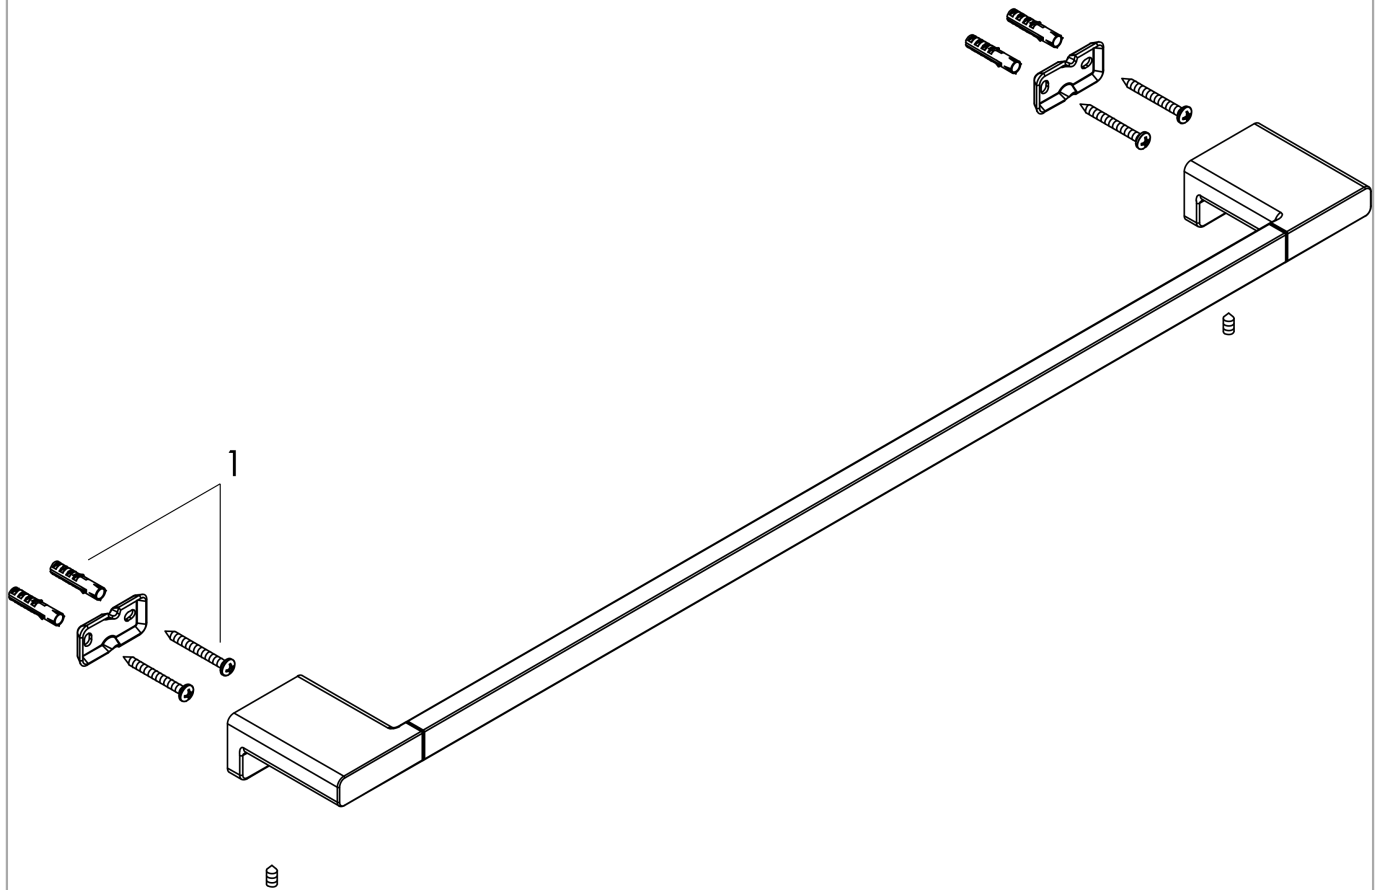

AddStoris
Bath towel rail
 Surfaces: **Chrome** Article Number: **41747000**

Description

product features

- wall-mounted
- material: metal
- material holder: metal
- length: 648 mm
- with mounting material
- concealed fastening
- drilling distance: 626 mm
- diameter drill hole: 6 mm

Design awards

reddot winner 2021

Product image

Scale drawing

AddStoris
Bath towel rail
Surfaces: **Chrome**

Article Number: **41747000**

Exploded Drawing

Year of production: >04/21

AddStoris

Bath towel rail

Surfaces: **Chrome** Article Number: **41747000**

Spare part list

Year of production: >04/21

Pos.	Description	Article Number	Price	PU
1	mounting set	40915000	-	1