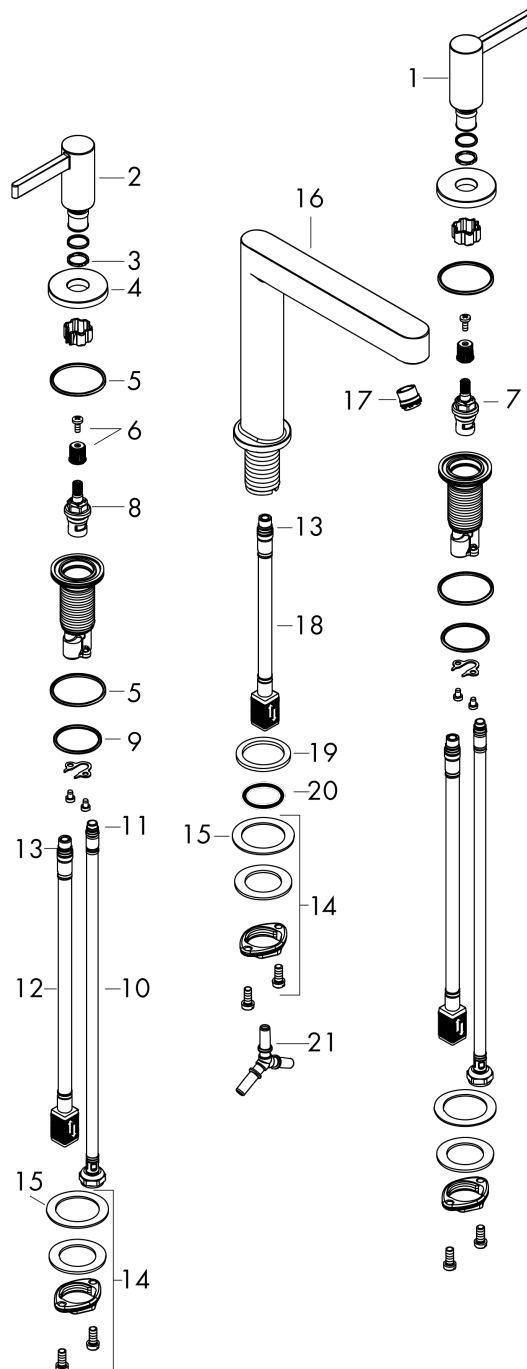

Finoris

3-hole basin mixer 160 with push-open waste set

Surfaces: **Matt Black** Article Number: **76034670**

Description

product features

- consists of: 3-hole basin mixer, waste set
- ComfortZone 160
- projection 169 mm
- spray type: laminar spray
- maximum flow rate at 3 bar: 5 l/min
- ceramic valves hot/ cold 90°
- suitable for continuous flow water heaters
- push-open waste set G 1¼
- material waste set: metal
- connection type: G ¾ connection hose
- connection dimension: DN15

Technology

Design awards

reddot winner 2021

Product image

Scale drawing

Flowchart

Finoris
3-hole basin mixer 160 with push-open waste set
 Surfaces: **Matt Black** Article Number: **76034670**

Exploded Drawing

Year of production: >07/21

Finoris

3-hole basin mixer 160 with push-open waste set

Surfaces: **Matt Black** Article Number: **76034670**

Spare part list

Year of production: >07/21

Pos.	Description	Article Number	Price	PU
1	handle for cold water	93970670	-	1
2	handle for hot water	93969670	-	1
3	O-Ring 14x1,5	98201000	-	1
4	escutcheon for handle	92956670	-	1
5	O-ring 26x2,5	98216000	-	1
6	handle fixing set	98932000	-	1
7	shut off unit left closing	95366000	-	1
8	shut off unit right closing	98817000	-	1
9	O-ring 33x2,5	92907000	-	1
10	connection hose 450 mm M8x0,75 G3/8	97206000	-	1
11	O-ring 6,6x1,6	93019000	-	1
12	connection hose 400 mm M10x1	92914000	-	1
13	O-ring 7x1,5	98422000	-	1
14	fixing set (Ø 28)	92909000	-	1
15	lever collar	97548000	-	1
16	spout cpl.	93972670	-	1
17	spray former	93973000	-	1
18	connection hose 200 mm M10x1	92913000	-	1
19	flat seal	98749000	-	1
20	O-ring 26x4	92191000	-	1
21	hose connection angel	92905000	-	1
a	push-open waste set	50100670	-	1