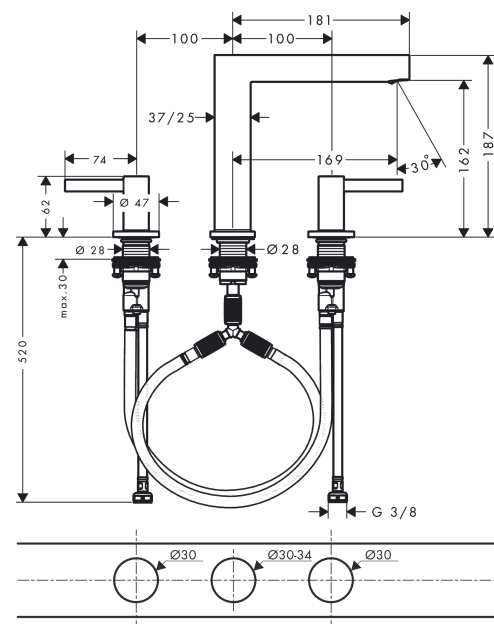

Finoris

3-hole basin mixer 160 with push-open waste set

Surfaces: **Matt Black** Article Number: **76034670**

Description

product features

- consists of: 3-hole basin mixer, waste set
- ComfortZone 160
- projection 169 mm
- spray type: laminar spray
- maximum flow rate at 3 bar: 5 l/min
- ceramic valves hot/ cold 90°
- suitable for continuous flow water heaters
- push-open waste set G 1¼
- material waste set: metal
- connection type: G ¾ connection hose
- connection dimension: DN15

Technology

Design awards

reddot winner 2021

Product image

Scale drawing

Flowchart

Finoris
3-hole basin mixer 160 with push-open waste set
 Surfaces: **Matt Black** Article Number: **76034670**

Exploded Drawing

Year of production: >07/21

Finoris

3-hole basin mixer 160 with push-open waste set

Surfaces: **Matt Black** Article Number: **76034670**

Spare part list

Year of production: >07/21

Pos.	Description	Article Number	Price	PU
1	handle for cold water	93970670	-	1
2	handle for hot water	93969670	-	1
3	O-Ring 14x1,5	98201000	-	1
4	escutcheon for handle	92956670	-	1
5	O-ring 26x2,5	98216000	-	1
6	handle fixing set	98932000	-	1
7	shut off unit left closing	95366000	-	1
8	shut off unit right closing	98817000	-	1
9	O-ring 33x2,5	92907000	-	1
10	connection hose 450 mm M8x0,75 G3/8	97206000	-	1
11	O-ring 6,6x1,6	93019000	-	1
12	connection hose 400 mm M10x1	92914000	-	1
13	O-ring 7x1,5	98422000	-	1
14	fixing set (Ø 28)	92909000	-	1
15	lever collar	97548000	-	1
16	spout cpl.	93972670	-	1
17	spray former	93973000	-	1
18	connection hose 200 mm M10x1	92913000	-	1
19	flat seal	98749000	-	1
20	O-ring 26x4	92191000	-	1
21	hose connection angel	92905000	-	1
a	push-open waste set	50100670	-	1