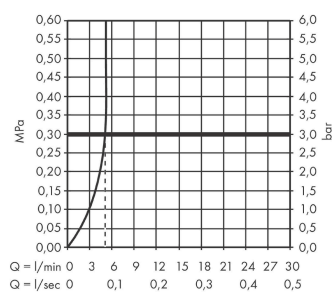

Finoris

3-hole basin mixer 160 with push-open waste set

Surfaces: **Matt Black** Article Number: **76034670**

Description

product features

- consists of: 3-hole basin mixer, waste set
- ComfortZone 160
- projection 169 mm
- spray type: laminar spray
- maximum flow rate at 3 bar: 5 l/min
- ceramic valves hot/ cold 90°
- suitable for continuous flow water heaters
- push-open waste set G 1¼
- material waste set: metal
- connection type: G ¾ connection hose
- connection dimension: DN15

Technology

Design awards

reddot winner 2021

Product image

Scale drawing

Flowchart

Finoris
3-hole basin mixer 160 with push-open waste set
 Surfaces: **Matt Black** Article Number: **76034670**

Exploded Drawing