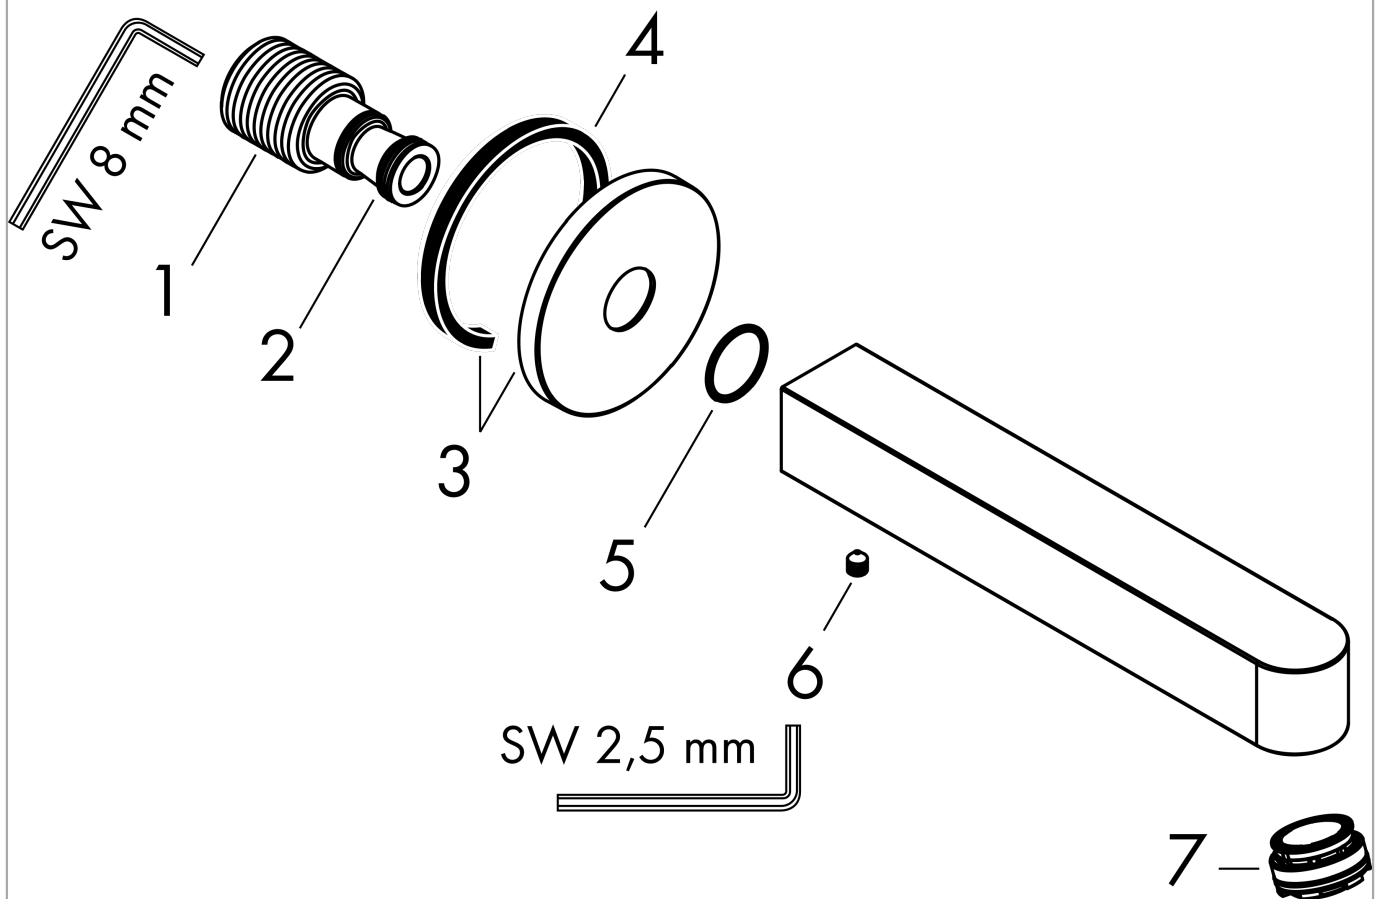

Finoris

Bath spout

Surfaces: **Matt Black**

Article Number: **76410670**

Description

product features

- 1 function
- connection type: G 1/2
- with escutcheon
- projection 174 mm
- wall-mounted
- maximum flow rate at 3 bar: 20,3 l/min
- spray type: normal spray

Finoris

Bath spout

Surfaces: **Matt Black**

Article Number: **76410670**

Exploded Drawing

Year of production: >06/21

Finoris

Bath spout

Surfaces: **Matt Black** Article Number: **76410670**

Spare part list

Year of production: >06/21

Pos.	Description	Article Number	Price	PU
1	connecting thread G½	95393000	-	1
2	O-ring 13x2	98128000	-	1
3	escutcheon Ø 65 mm	92754XXX	-	-
4	seal	97530000	-	1
5	O-ring 18x1,5	98231000	-	1
6	hollow set screw M5x8	92851000	-	1
7	aerator M24x1 (38 l/min)	93965000	-	1
a	special tool	95290000	-	1