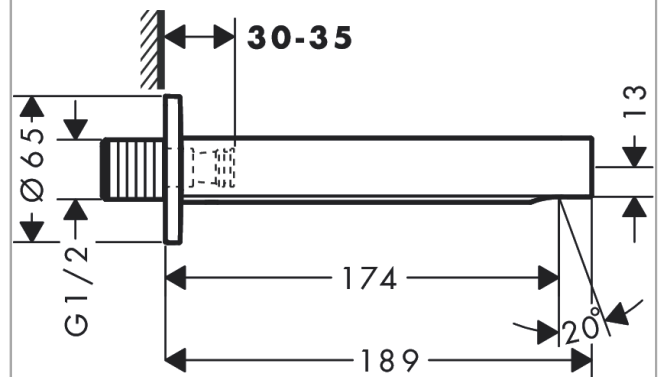

Finoris

Bath spout

Surfaces: **Matt Black**

Article Number: **76410670**

Description

product features

- 1 function
- connection type: G 1/2
- with escutcheon
- projection 174 mm
- wall-mounted
- maximum flow rate at 3 bar: 20,3 l/min
- spray type: normal spray

Technology

Design awards

reddot winner 2021

Product image

Scale drawing

Flowchart

The consumption was measured in combination with the appropriate fittings (thermostat/mixer/in-wall valve) to reflect actual application in practice.

Finoris

Bath spout

Surfaces: **Matt Black**

Article Number: **76410670**

Exploded Drawing

Year of production: >06/21

Finoris

Bath spout

Surfaces: **Matt Black** Article Number: **76410670**

Spare part list

Year of production: >06/21

Pos.	Description	Article Number	Price	PU
1	connecting thread G½	95393000	-	1
2	O-ring 13x2	98128000	-	1
3	escutcheon Ø 65 mm	92754XXX	-	-
4	seal	97530000	-	1
5	O-ring 18x1,5	98231000	-	1
6	hollow set screw M5x8	92851000	-	1
7	aerator M24x1 (38 l/min)	93965000	-	1
a	special tool	95290000	-	1