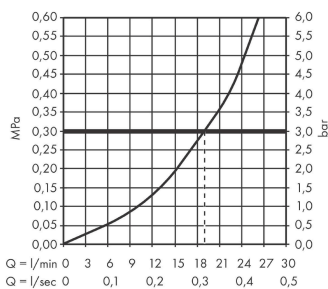

Finoris

Bath spout

Surfaces: **Matt Black**

Article Number: **76410670**

Description

product features

- 1 function
- connection type: G 1/2
- with escutcheon
- projection 174 mm
- wall-mounted
- maximum flow rate at 3 bar: 20,3 l/min
- spray type: normal spray

Technology

Design awards

reddot winner 2021

Product image

Scale drawing

Flowchart

The consumption was measured in combination with the appropriate fittings (thermostat/mixer/in-wall valve) to reflect actual application in practice.