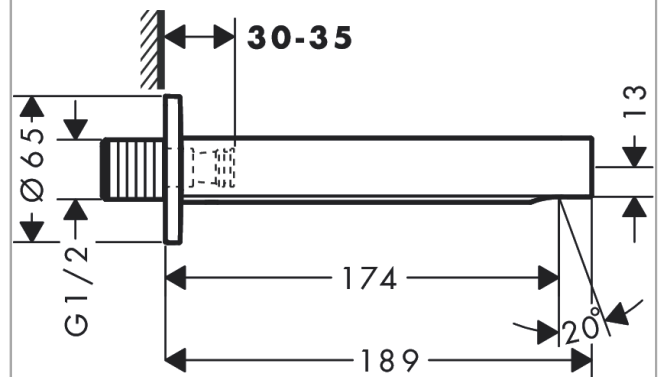

Finoris

Bath spout

Surfaces: **Matt White**

Article Number: **76410700**

Description

product features

- 1 function
- connection type: G 1/2
- with escutcheon
- projection 174 mm
- wall-mounted
- maximum flow rate at 3 bar: 20,3 l/min
- spray type: normal spray

Technology

Design awards

reddot winner 2021

Product image

Scale drawing

Flowchart

The consumption was measured in combination with the appropriate fittings (thermostat/mixer/in-wall valve) to reflect actual application in practice.