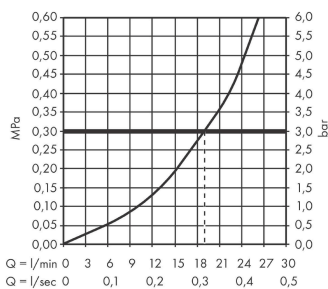

Finoris

Bath spout

Surfaces: **Matt White**

Article Number: **76410700**

Description

product features

- 1 function
- connection type: G 1/2
- with escutcheon
- projection 174 mm
- wall-mounted
- maximum flow rate at 3 bar: 20,3 l/min
- spray type: normal spray

Technology

Design awards

reddot winner 2021

Product image

Scale drawing

Flowchart

The consumption was measured in combination with the appropriate fittings (thermostat/mixer/in-wall valve) to reflect actual application in practice.