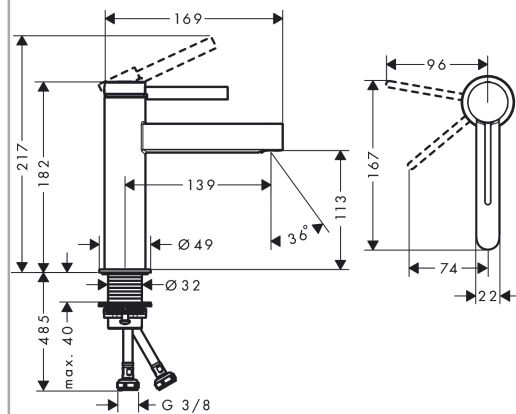

Finoris

Single lever basin mixer 110 CoolStart with push-open waste set

Surfaces: **Chrome** Article Number: **76024000**

Description

product features

- consists of: single lever basin mixer, waste set
- ComfortZone 110
- projection 139 mm
- spray type: laminar spray
- maximum flow rate at 3 bar: 5 l/min
- ceramic cartridge
- temperature limitation adjustable
- suitable for continuous flow water heaters
- push-open waste set G 1¼
- material waste set: metal
- connection type: G ¾ connections
- connection dimension: DN15
- cold water in middle position

Technology

Design awards

reddot winner 2021

Product image

Scale drawing

Finoris

Single lever basin mixer 110 CoolStart with push-open waste set

Surfaces: **Chrome** Article Number: **76024000**

Flowchart

Finoris
Single lever basin mixer 110 CoolStart with push-open waste set
 Surfaces: **Chrome** Article Number: **76024000**

Exploded Drawing

Year of production: >06/21

Finoris**Single lever basin mixer 110 CoolStart with push-open waste set**Surfaces: **Chrome** Article Number: **76024000****Spare part list**

Year of production: >06/21

Pos.	Description	Article Number	Price	PU
1	handle	94278000	-	1
2	screw cover	93735460	-	1
3	hollow set screw M5x5	98446000	-	1
4	flange	93737000	-	1
5	nut	92926000	-	1
6	O-ring 30x1,5	98433000	-	1
7	O-ring 29x2	98391000	-	1
8	O-ring 25x1,5	98146000	-	1
9	cartridge, assy	93760000	-	1
10	seal	93383000	-	1
11	adapter for cartridge	95975000	-	1
12	spray former	93973000	-	1
13	special tool	98987000	-	1
14	escutcheon	94265000	-	1
15	flat seal	98749000	-	1
16	fixing set (Ø 32)	13961000	-	1
17	lever collar	97548000	-	1
18	connection hose 600 mm M8x0,75 G3/8	96556000	-	1
19	O-ring 6,6x1,6	93019000	-	1
a	push-open waste set	50100000	-	1
b	fixation extension 35 mm	13898000	-	1