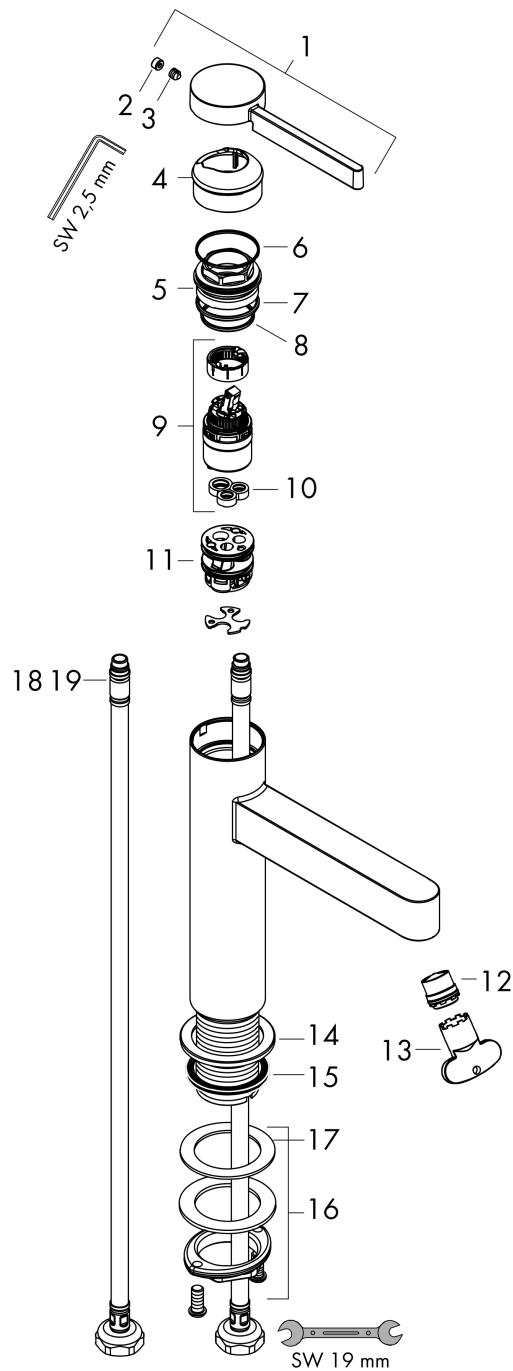

Finoris

Single lever basin mixer 110 CoolStart with push-open waste set

Surfaces: **Chrome** Article Number: **76024000**

Description

product features

- consists of: single lever basin mixer, waste set
- ComfortZone 110
- projection 139 mm
- spray type: laminar spray
- maximum flow rate at 3 bar: 5 l/min
- ceramic cartridge
- temperature limitation adjustable
- suitable for continuous flow water heaters
- push-open waste set G 1¼
- material waste set: metal
- connection type: G ¾ connections
- connection dimension: DN15
- cold water in middle position

Technology

Design awards

reddot winner 2021

Product image

Scale drawing

Finoris

Single lever basin mixer 110 CoolStart with push-open waste set

Surfaces: **Chrome** Article Number: **76024000**

Flowchart

Finoris
Single lever basin mixer 110 CoolStart with push-open waste set
 Surfaces: **Chrome** Article Number: **76024000**

Exploded Drawing

Year of production: >06/21

Finoris**Single lever basin mixer 110 CoolStart with push-open waste set**Surfaces: **Chrome** Article Number: **76024000****Spare part list**

Year of production: >06/21

Pos.	Description	Article Number	Price	PU
1	handle	94278000	-	1
2	screw cover	93735460	-	1
3	hollow set screw M5x5	98446000	-	1
4	flange	93737000	-	1
5	nut	92926000	-	1
6	O-ring 30x1,5	98433000	-	1
7	O-ring 29x2	98391000	-	1
8	O-ring 25x1,5	98146000	-	1
9	cartridge, assy	93760000	-	1
10	seal	93383000	-	1
11	adapter for cartridge	95975000	-	1
12	spray former	93973000	-	1
13	special tool	98987000	-	1
14	escutcheon	94265000	-	1
15	flat seal	98749000	-	1
16	fixing set (Ø 32)	13961000	-	1
17	lever collar	97548000	-	1
18	connection hose 600 mm M8x0,75 G3/8	96556000	-	1
19	O-ring 6,6x1,6	93019000	-	1
a	push-open waste set	50100000	-	1
b	fixation extension 35 mm	13898000	-	1