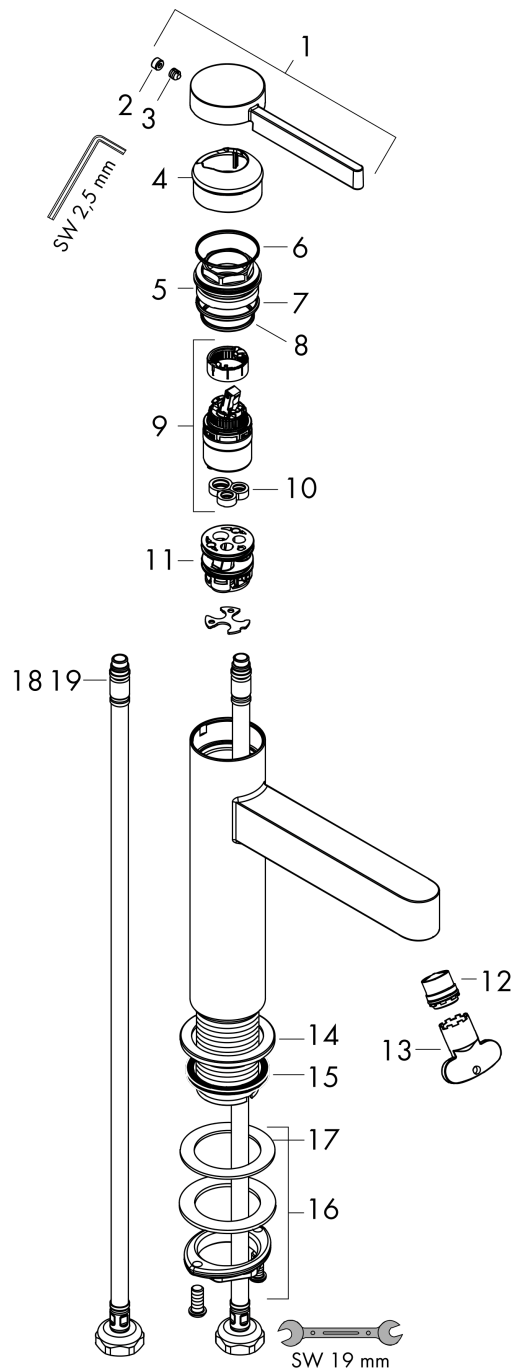

##### product features

- consists of: single lever basin mixer, waste set
- ComfortZone 110
- projection 139 mm
- spray type: laminar spray
- maximum flow rate at 3 bar: 5 l/min
- ceramic cartridge
- temperature limitation adjustable
- suitable for continuous flow water heaters
- push-open waste set G 1¼
- material waste set: metal
- connection type: G ¾ connections
- connection dimension: DN15
- cold water in middle position

#### Scale drawing

**Finoris**

**Single lever basin mixer 110 CoolStart with push-open waste set**

Surfaces: **Matt Black** Article Number: **76024670**

**Flowchart**

**Finoris**  
**Single lever basin mixer 110 CoolStart with push-open waste set**  
 Surfaces: **Matt Black** Article Number: **76024670**

Exploded Drawing

Year of production: >06/21

**Finoris****Single lever basin mixer 110 CoolStart with push-open waste set**Surfaces: **Matt Black** Article Number: **76024670****Spare part list**

Year of production: &gt;06/21

Pos.	Description	Article Number	Price	PU
1	handle	94278670	-	1
2	screw cover	93735460	-	1
3	hollow set screw M5x5	98446000	-	1
4	flange	93737670	-	1
5	nut	92926000	-	1
6	O-ring 30x1,5	98433000	-	1
7	O-ring 29x2	98391000	-	1
8	O-ring 25x1,5	98146000	-	1
9	cartridge, assy	93760000	-	1
10	seal	93383000	-	1
11	adapter for cartridge	95975000	-	1
12	spray former	93973000	-	1
13	special tool	98987000	-	1
14	escutcheon	94265670	-	1
15	flat seal	98749000	-	1
16	fixing set (Ø 32)	13961000	-	1
17	lever collar	97548000	-	1
18	fixation extension 35 mm	13898000	-	1
19	connection hose 600 mm M8x0,75 G3/8	96556000	-	1
20	O-ring 6,6x1,6	93019000	-	1
a	push-open waste set	50100670	-	1