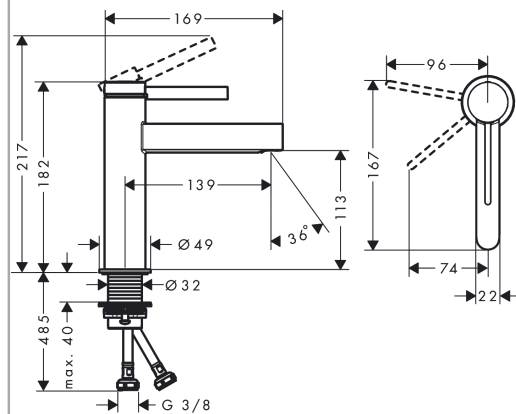

Scale drawing