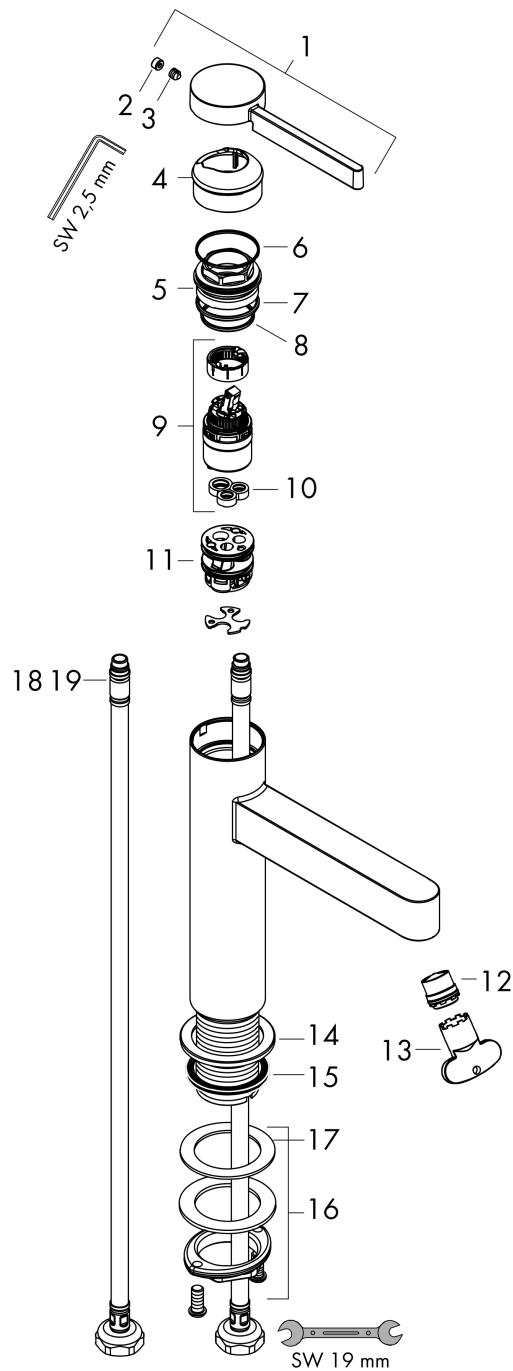

##### product features

- consists of: single lever basin mixer, waste set
- ComfortZone 110
- projection 139 mm
- spray type: laminar spray
- maximum flow rate at 3 bar: 5 l/min
- ceramic cartridge
- temperature limitation adjustable
- suitable for continuous flow water heaters
- push-open waste set G 1¼
- material waste set: metal
- connection type: G ¾ connections
- connection dimension: DN15
- cold water in middle position

#### Scale drawing

**Finoris**

**Single lever basin mixer 110 CoolStart with push-open waste set**

Surfaces: **Matt White** Article Number: **76024700**

**Flowchart**

**Finoris**  
**Single lever basin mixer 110 CoolStart with push-open waste set**  
 Surfaces: **Matt White** Article Number: **76024700**

**Exploded Drawing**

Year of production: >06/21

**Finoris****Single lever basin mixer 110 CoolStart with push-open waste set**Surfaces: **Matt White** Article Number: **76024700****Spare part list**

Year of production: &gt;06/21

Pos.	Description	Article Number	Price	PU
1	handle	94278700	-	1
2	screw cover	93735460	-	1
3	hollow set screw M5x5	98446000	-	1
4	flange	93737700	-	1
5	nut	92926000	-	1
6	O-ring 30x1,5	98433000	-	1
7	O-ring 29x2	98391000	-	1
8	O-ring 25x1,5	98146000	-	1
9	cartridge, assy	93760000	-	1
10	seal	93383000	-	1
11	adapter for cartridge	95975000	-	1
12	spray former	93973000	-	1
13	special tool	98987000	-	1
14	escutcheon	94265700	-	1
15	flat seal	98749000	-	1
16	fixing set (Ø 32)	13961000	-	1
17	lever collar	97548000	-	1
18	connection hose 600 mm M8x0,75 G3/8	96556000	-	1
19	O-ring 6,6x1,6	93019000	-	1
a	push-open waste set	50100700	-	1
b	fixation extension 35 mm	13898000	-	1