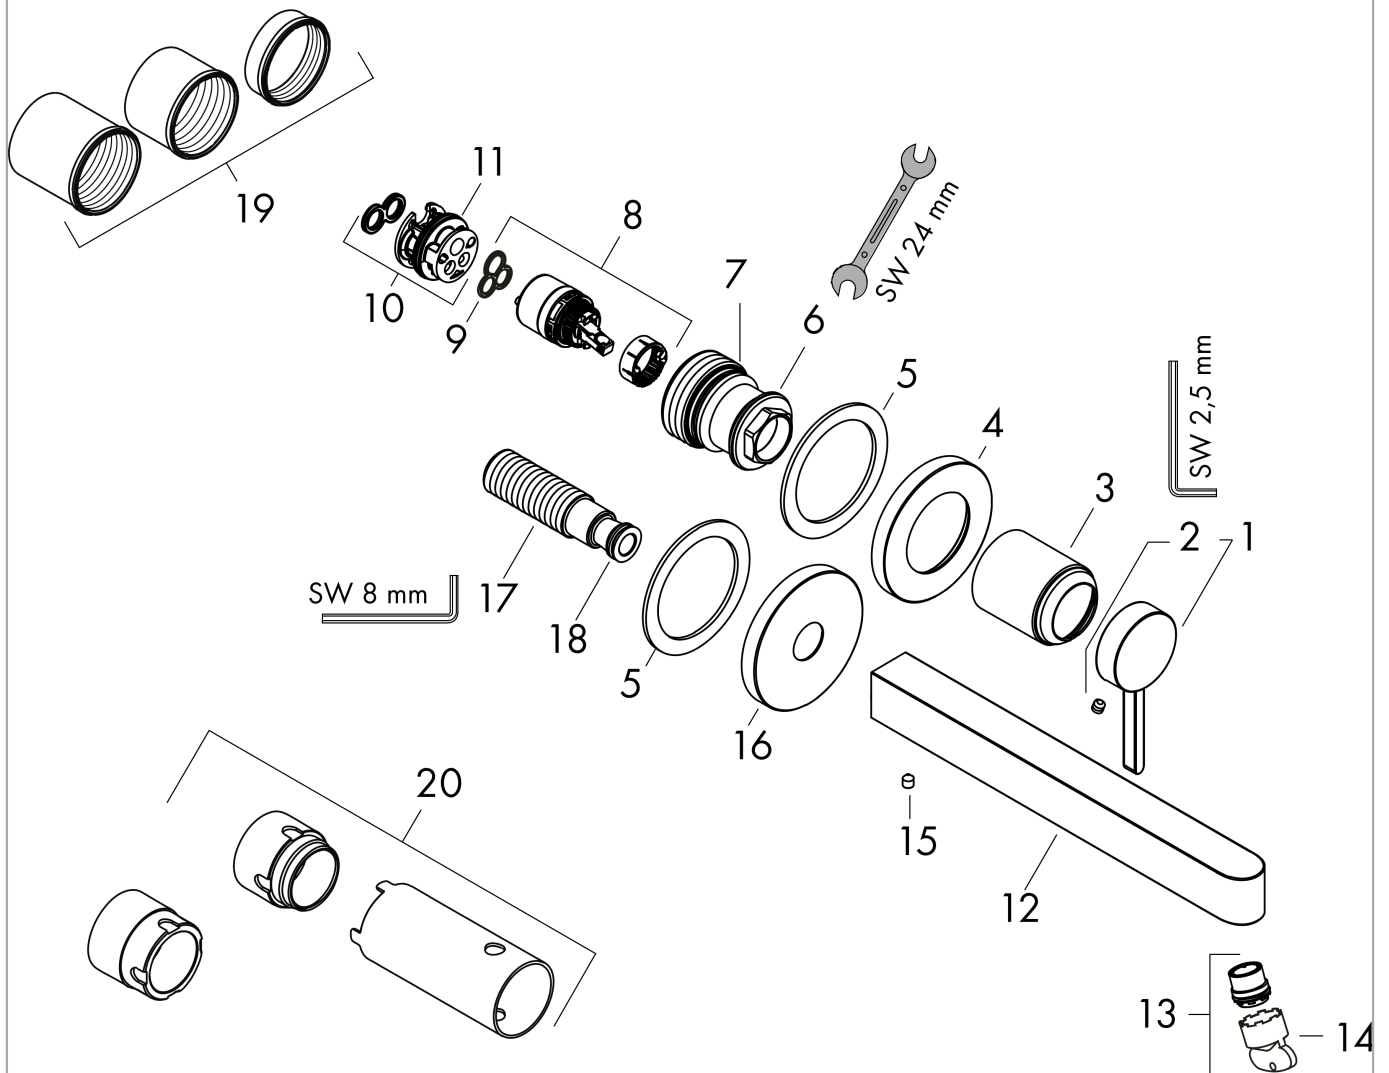

### Scale drawing

### Flowchart

**Finoris**

**Single lever basin mixer for concealed installation wall-mounted with spout 16,8 cm**

Surfaces: **Chrome** Article Number: **76051000**

**Exploded Drawing**

Year of production: >06/21

### Spare part list

Year of production: >06/21

| Pos. | Description                      | Article Number | Price | PU |
|------|----------------------------------|----------------|-------|----|
| 1    | handle                           | 93986000       | -     | 1  |
| 2    | hollow set screw M5x5            | 98446000       | -     | 1  |
| 3    | sleeve                           | 93989000       | -     | 1  |
| 4    | escutcheon for handle            | 93988000       | -     | 1  |
| 5    | washer                           | 97600000       | -     | 1  |
| 6    | nut                              | 93141000       | -     | 1  |
| 7    | O-ring 34x2                      | 98383000       | -     | 1  |
| 8    | cartridge, assy                  | 93760000       | -     | 1  |
| 9    | seal                             | 98865000       | -     | 1  |
| 10   | adapter for cartridge            | 95634000       | -     | 1  |
| 11   | O-ring 26x2                      | 98147000       | -     | 1  |
| 12   | spout 165 mm                     | 93984000       | -     | 1  |
| 13   | spray former                     | 93973000       | -     | 1  |
| 14   | special tool                     | 98987000       | -     | 1  |
| 15   | hollow set screw M5x6            | 97768000       | -     | 1  |
| 16   | escutcheon for spout             | 93987000       | -     | 1  |
| 17   | connecting thread G½             | 95626000       | -     | 1  |
| 18   | O-ring 13x2                      | 98128000       | -     | 1  |
| 19   | fixing set                       | 97971000       | -     | 1  |
| 20   | extension set 25 mm for 13622180 | 31971000       | -     | 1  |
| a    | waste                            | 50001000       | -     | 1  |