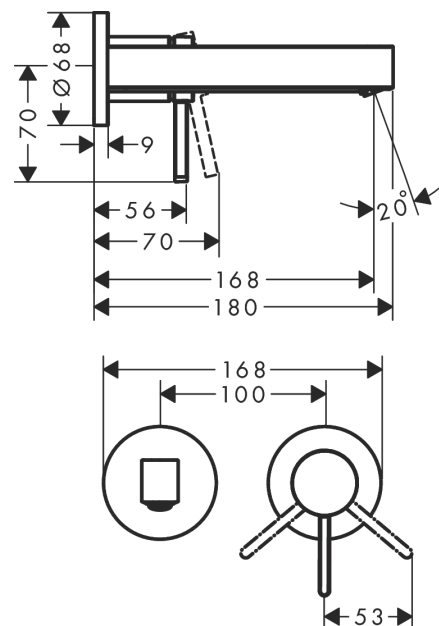

#### product features

- consists of: single lever basin mixer for concealed installation wall-mounted, waste set
- projection 168 mm
- spray type: laminar spray
- maximum flow rate at 3 bar: 5 l/min
- ceramic cartridge
- suitable for continuous flow water heaters
- non-closing waste set
- connection type: basic set
- connection dimension: DN15
- handle can be positioned on the right or left, depends on the basic set installation

### Scale drawing

### Flowchart

**Finoris**

**Single lever basin mixer for concealed installation wall-mounted with spout 16,8 cm**

Surfaces: **Chrome** Article Number: **76051000**

**Exploded Drawing**

Year of production: >06/21