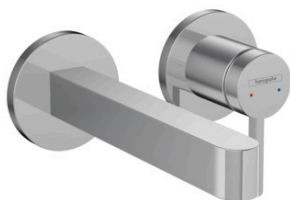

Finoris

Single lever basin mixer for concealed installation wall-mounted with spout 16,8 cm

Surfaces: **Chrome** Article Number: **76051000**

Description

product features

- consists of: single lever basin mixer for concealed installation wall-mounted, waste set
- projection 168 mm
- spray type: laminar spray
- maximum flow rate at 3 bar: 5 l/min
- ceramic cartridge
- suitable for continuous flow water heaters
- non-closing waste set
- connection type: basic set
- connection dimension: DN15
- handle can be positioned on the right or left, depends on the basic set installation

Technology

Design awards

reddot winner 2021

Product image