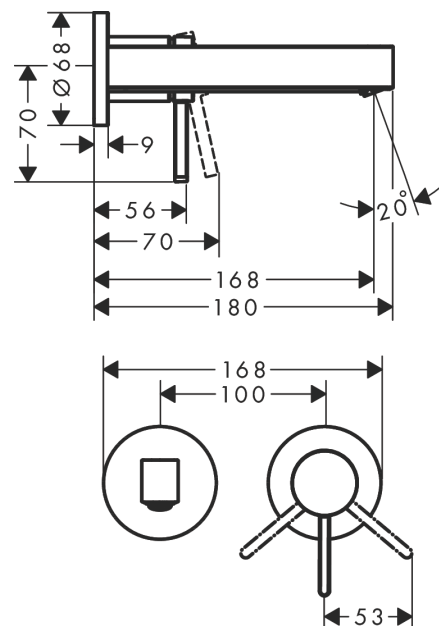

Finoris

Single lever basin mixer for concealed installation wall-mounted with spout 16,8 cm

Surfaces: **Matt Black** Article Number: **76051670**

Description

product features

- consists of: single lever basin mixer for concealed installation wall-mounted, waste set
- projection 168 mm
- spray type: laminar spray
- maximum flow rate at 3 bar: 5 l/min
- ceramic cartridge
- suitable for continuous flow water heaters
- non-closing waste set
- connection type: basic set
- connection dimension: DN15
- handle can be positioned on the right or left, depends on the basic set installation

Technology

Design awards

reddot winner 2021

Product image

Scale drawing

Flowchart

Finoris

Single lever basin mixer for concealed installation wall-mounted with spout 16,8 cm

Surfaces: **Matt Black** Article Number: **76051670**

Exploded Drawing

Year of production: >06/21

Finoris**Single lever basin mixer for concealed installation wall-mounted with spout 16,8 cm**Surfaces: **Matt Black** Article Number: **76051670****Spare part list**

Year of production: >06/21

Pos.	Description	Article Number	Price	PU
1	handle	93986670	-	1
2	hollow set screw M5x5	98446000	-	1
3	sleeve	93989670	-	1
4	escutcheon for handle	93988670	-	1
5	washer	97600000	-	1
6	nut	93141000	-	1
7	O-ring 34x2	98383000	-	1
8	cartridge, assy	93760000	-	1
9	seal	98865000	-	1
10	adapter for cartridge	95634000	-	1
11	O-ring 26x2	98147000	-	1
12	spout 165 mm	93984670	-	1
13	spray former	93973000	-	1
14	special tool	98987000	-	1
15	hollow set screw M5x6	97768000	-	1
16	escutcheon for spout	93987670	-	1
17	connecting thread G½	95626000	-	1
18	O-ring 13x2	98128000	-	1
19	fixing set	97971000	-	1
20	extension set 25 mm for 13622180	31971000	-	1
a	waste	50001670	-	1