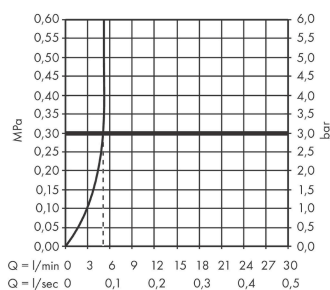

Finoris

Single lever basin mixer for concealed installation wall-mounted with spout 16,8 cm

Surfaces: **Matt Black** Article Number: **76051670**

Description

product features

- consists of: single lever basin mixer for concealed installation wall-mounted, waste set
- projection 168 mm
- spray type: laminar spray
- maximum flow rate at 3 bar: 5 l/min
- ceramic cartridge
- suitable for continuous flow water heaters
- non-closing waste set
- connection type: basic set
- connection dimension: DN15
- handle can be positioned on the right or left, depends on the basic set installation

Technology

Design awards

reddot winner 2021

Product image

Scale drawing

Flowchart

Finoris

Single lever basin mixer for concealed installation wall-mounted with spout 16,8 cm

Year of production: >06/21

Pos.	Description	Article Number	Price	PU
1	handle	93986670	-	1
2	hollow set screw M5x5	98446000	-	1
3	sleeve	93989670	-	1
4	escutcheon for handle	93988670	-	1
5	washer	97600000	-	1
6	nut	93141000	-	1
7	O-ring 34x2	98383000	-	1
8	cartridge, assy	93760000	-	1
9	seal	98865000	-	1
10	adapter for cartridge	95634000	-	1
11	O-ring 26x2	98147000	-	1
12	spout 165 mm	93984670	-	1
13	spray former	93973000	-	1
14	special tool	98987000	-	1
15	hollow set screw M5x6	97768000	-	1
16	escutcheon for spout	93987670	-	1
17	connecting thread G½	95626000	-	1
18	O-ring 13x2	98128000	-	1
19	fixing set	97971000	-	1
20	extension set 25 mm for 13622180	31971000	-	1
a	waste	50001670	-	1