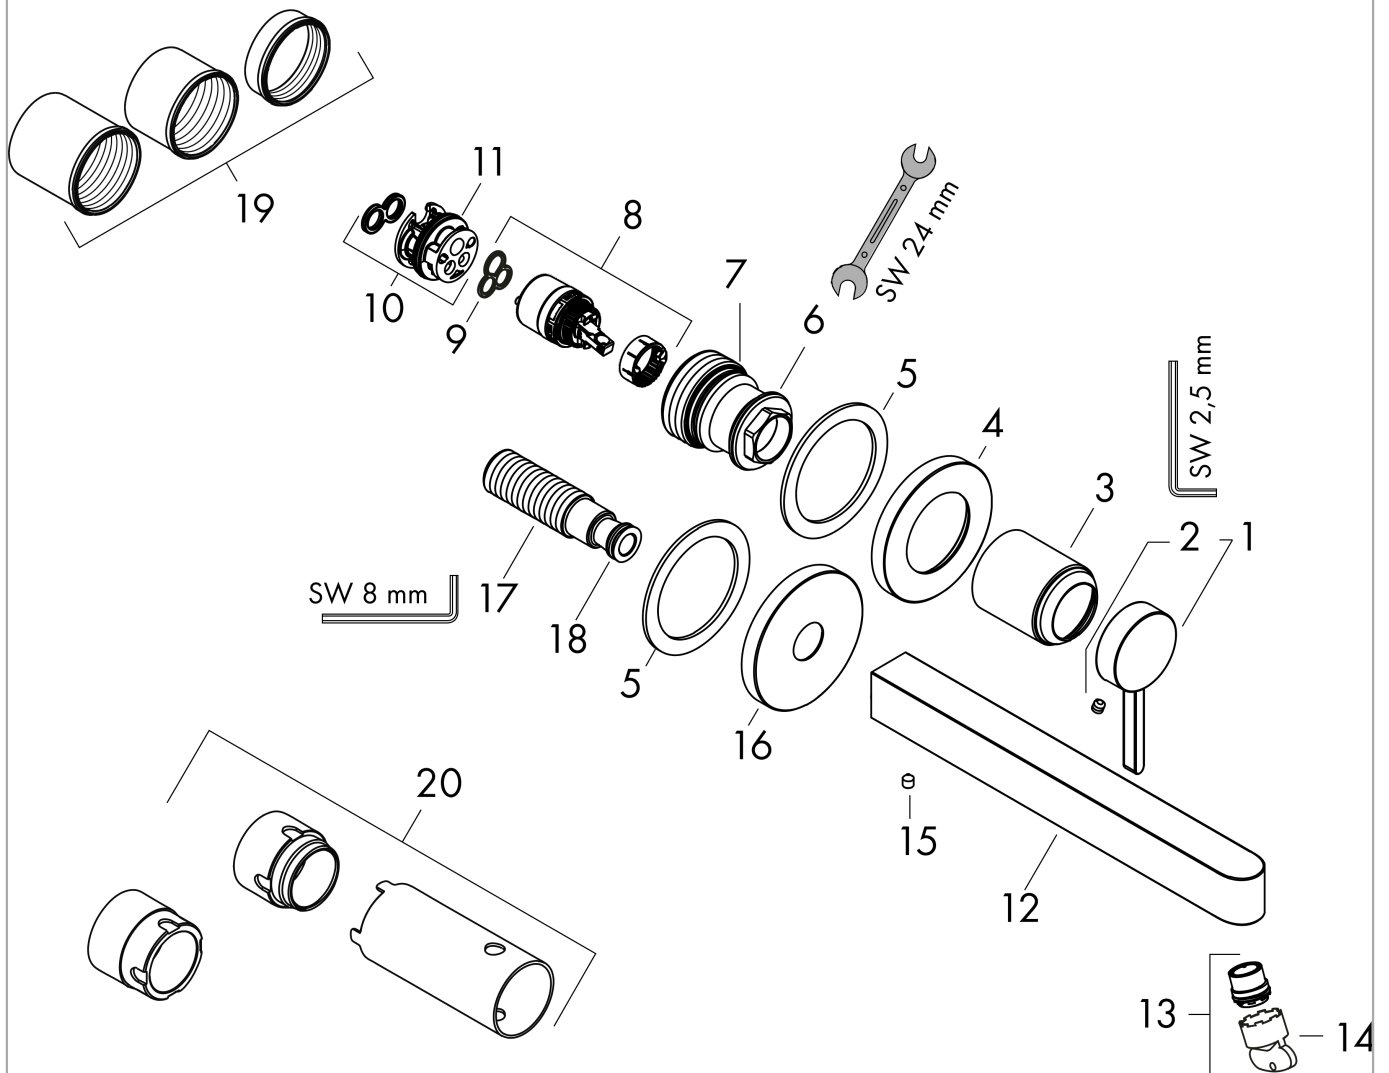

Finoris

Single lever basin mixer for concealed installation wall-mounted with spout 16,8 cm

Surfaces: **Matt Black** Article Number: **76051670**

Description

product features

- consists of: single lever basin mixer for concealed installation wall-mounted, waste set
- projection 168 mm
- spray type: laminar spray
- maximum flow rate at 3 bar: 5 l/min
- ceramic cartridge
- suitable for continuous flow water heaters
- non-closing waste set
- connection type: basic set
- connection dimension: DN15
- handle can be positioned on the right or left, depends on the basic set installation

Technology

Design awards

reddot winner 2021

Product image

Scale drawing

Flowchart

Finoris

Single lever basin mixer for concealed installation wall-mounted with spout 16,8 cm

Surfaces: **Matt Black** Article Number: **76051670**

Exploded Drawing

Year of production: >06/21

Finoris**Single lever basin mixer for concealed installation wall-mounted with spout 16,8 cm**Surfaces: **Matt Black** Article Number: **76051670****Spare part list**

Year of production: >06/21

Pos.	Description	Article Number	Price	PU
1	handle	93986670	-	1
2	hollow set screw M5x5	98446000	-	1
3	sleeve	93989670	-	1
4	escutcheon for handle	93988670	-	1
5	washer	97600000	-	1
6	nut	93141000	-	1
7	O-ring 34x2	98383000	-	1
8	cartridge, assy	93760000	-	1
9	seal	98865000	-	1
10	adapter for cartridge	95634000	-	1
11	O-ring 26x2	98147000	-	1
12	spout 165 mm	93984670	-	1
13	spray former	93973000	-	1
14	special tool	98987000	-	1
15	hollow set screw M5x6	97768000	-	1
16	escutcheon for spout	93987670	-	1
17	connecting thread G½	95626000	-	1
18	O-ring 13x2	98128000	-	1
19	fixing set	97971000	-	1
20	extension set 25 mm for 13622180	31971000	-	1
a	waste	50001670	-	1