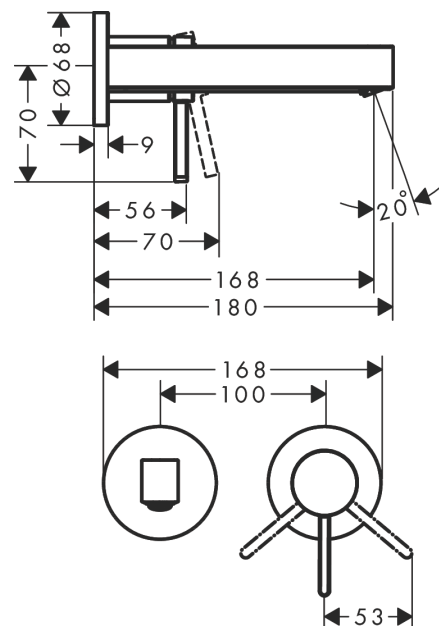

Finoris

Single lever basin mixer for concealed installation wall-mounted with spout 16,8 cm

Surfaces: **Matt White** Article Number: **76051700**

Description

product features

- consists of: single lever basin mixer for concealed installation wall-mounted, waste set
- projection 168 mm
- spray type: laminar spray
- maximum flow rate at 3 bar: 5 l/min
- ceramic cartridge
- suitable for continuous flow water heaters
- non-closing waste set
- connection type: basic set
- connection dimension: DN15
- handle can be positioned on the right or left, depends on the basic set installation

Technology

Design awards

reddot winner 2021

Product image

Scale drawing

Flowchart

Finoris

Single lever basin mixer for concealed installation wall-mounted with spout 16,8 cm

Surfaces: **Matt White** Article Number: **76051700**

Exploded Drawing

Year of production: >06/21

Finoris**Single lever basin mixer for concealed installation wall-mounted with spout 16,8 cm**Surfaces: **Matt White** Article Number: **76051700****Spare part list**

Year of production: >06/21

Pos.	Description	Article Number	Price	PU
1	handle	93986700	-	1
2	hollow set screw M5x5	98446000	-	1
3	sleeve	93989700	-	1
4	escutcheon for handle	93988700	-	1
5	washer	97600000	-	1
6	nut	93141000	-	1
7	O-ring 34x2	98383000	-	1
8	cartridge, assy	93760000	-	1
9	seal	98865000	-	1
10	adapter for cartridge	95634000	-	1
11	O-ring 26x2	98147000	-	1
12	spout 165 mm	93984700	-	1
13	spray former	93973000	-	1
14	special tool	98987000	-	1
15	hollow set screw M5x6	97768000	-	1
16	escutcheon for spout	93987700	-	1
17	connecting thread G½	95626000	-	1
18	O-ring 13x2	98128000	-	1
19	fixing set	97971000	-	1
20	extension set 25 mm for 13622180	31971000	-	1
a	waste	50001700	-	1