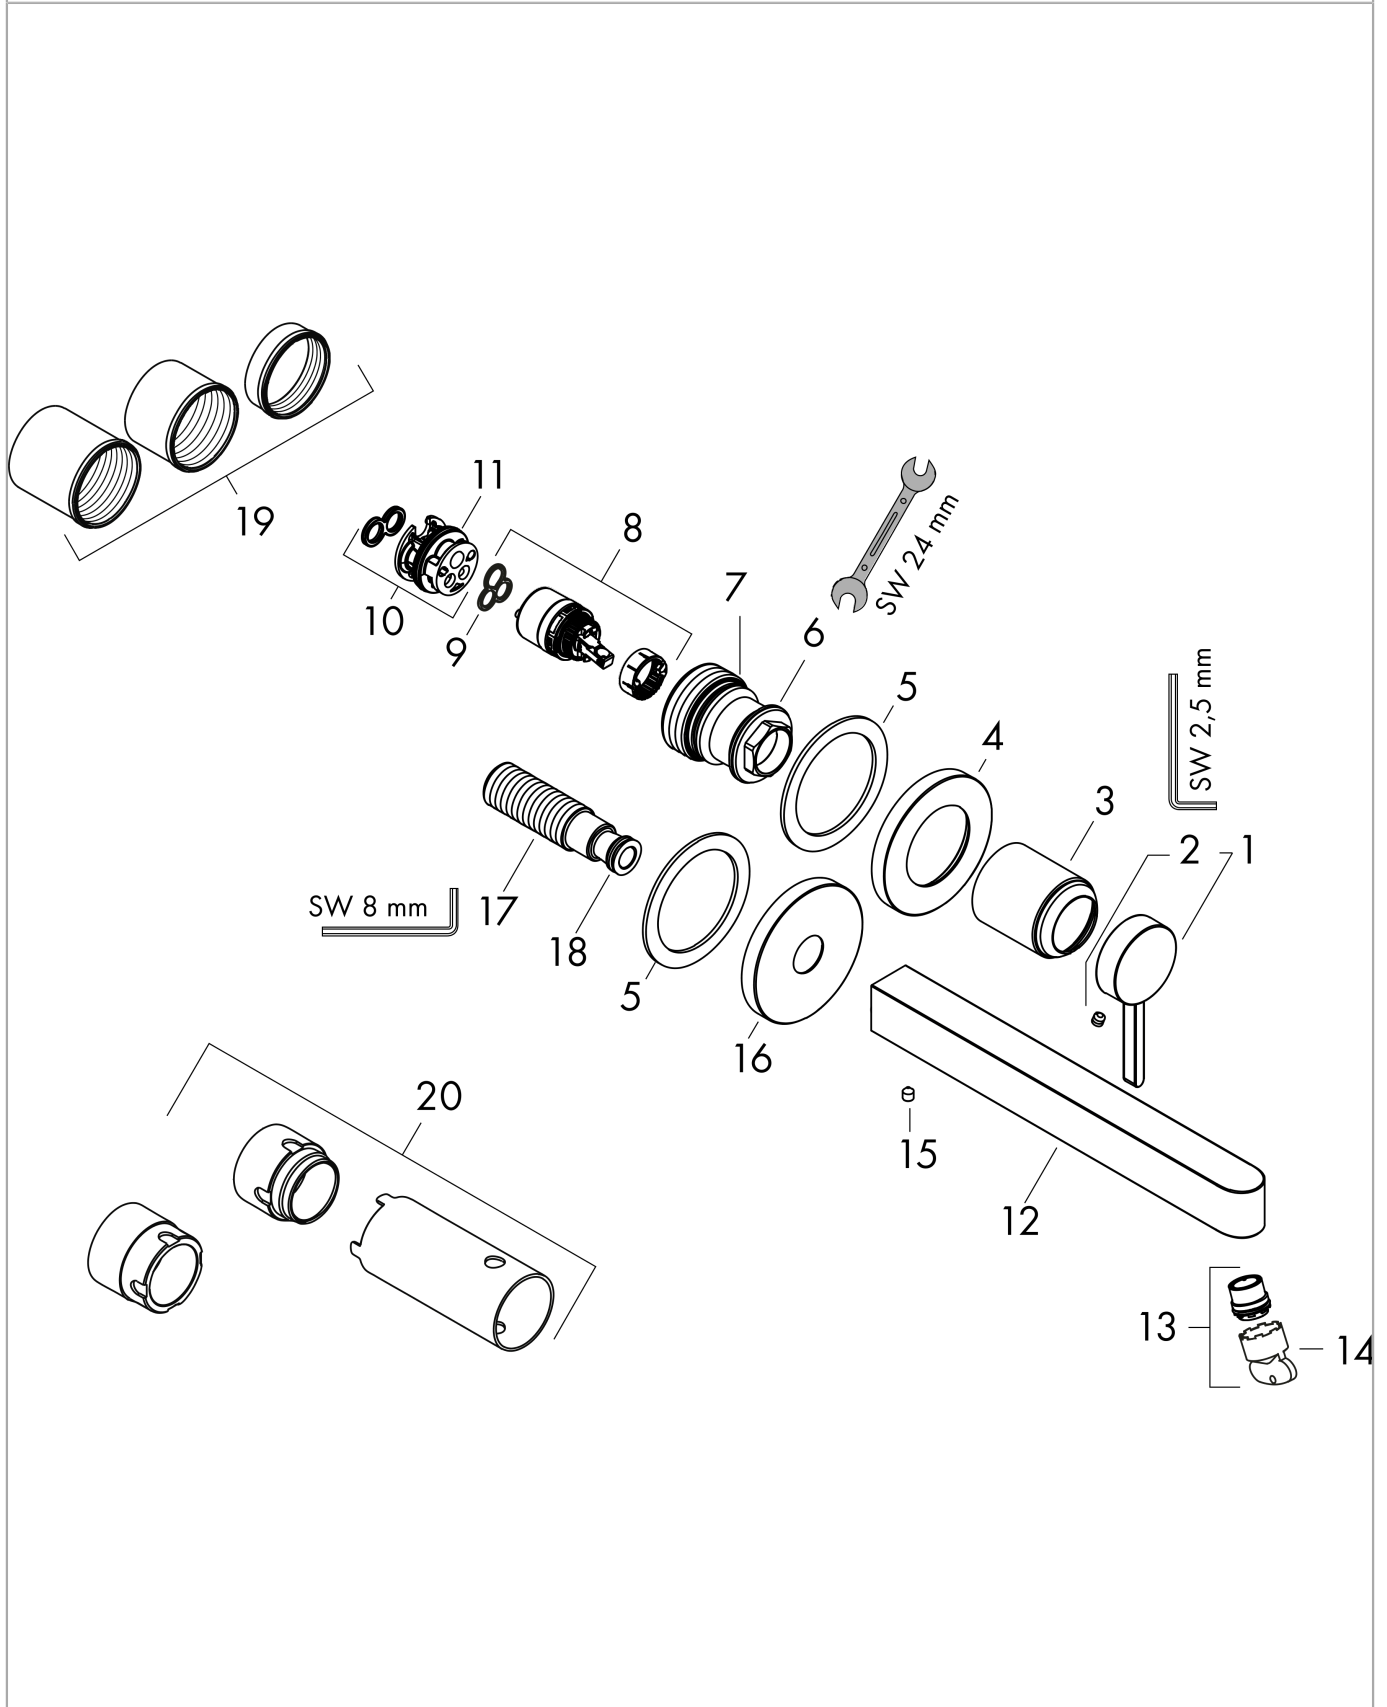

Finoris

Single lever basin mixer for concealed installation wall-mounted with spout 16,8 cm

Surfaces: **Matt White** Article Number: **76051700**

Description

product features

- consists of: single lever basin mixer for concealed installation wall-mounted, waste set
- projection 168 mm
- spray type: laminar spray
- maximum flow rate at 3 bar: 5 l/min
- ceramic cartridge
- suitable for continuous flow water heaters
- non-closing waste set
- connection type: basic set
- connection dimension: DN15
- handle can be positioned on the right or left, depends on the basic set installation

Technology

Design awards

reddot winner 2021

Product image

Scale drawing

Flowchart

Finoris

Single lever basin mixer for concealed installation wall-mounted with spout 16,8 cm

Surfaces: **Matt White** Article Number: **76051700**

Exploded Drawing

Year of production: >06/21

Finoris**Single lever basin mixer for concealed installation wall-mounted with spout 16,8 cm**Surfaces: **Matt White** Article Number: **76051700****Spare part list**

Year of production: >06/21

Pos.	Description	Article Number	Price	PU
1	handle	93986700	-	1
2	hollow set screw M5x5	98446000	-	1
3	sleeve	93989700	-	1
4	escutcheon for handle	93988700	-	1
5	washer	97600000	-	1
6	nut	93141000	-	1
7	O-ring 34x2	98383000	-	1
8	cartridge, assy	93760000	-	1
9	seal	98865000	-	1
10	adapter for cartridge	95634000	-	1
11	O-ring 26x2	98147000	-	1
12	spout 165 mm	93984700	-	1
13	spray former	93973000	-	1
14	special tool	98987000	-	1
15	hollow set screw M5x6	97768000	-	1
16	escutcheon for spout	93987700	-	1
17	connecting thread G½	95626000	-	1
18	O-ring 13x2	98128000	-	1
19	fixing set	97971000	-	1
20	extension set 25 mm for 13622180	31971000	-	1
a	waste	50001700	-	1