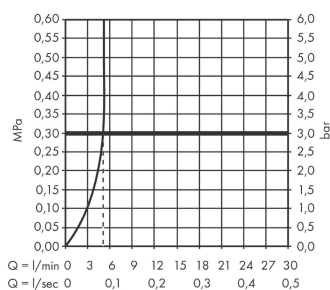

Finoris

Single lever basin mixer for concealed installation wall-mounted with spout 16,8 cm

Surfaces: **Matt White** Article Number: **76051700**

Description

product features

- consists of: single lever basin mixer for concealed installation wall-mounted, waste set
- projection 168 mm
- spray type: laminar spray
- maximum flow rate at 3 bar: 5 l/min
- ceramic cartridge
- suitable for continuous flow water heaters
- non-closing waste set
- connection type: basic set
- connection dimension: DN15
- handle can be positioned on the right or left, depends on the basic set installation

Technology

Design awards

reddot winner 2021

Product image

Scale drawing

Flowchart

Finoris

Single lever basin mixer for concealed installation wall-mounted with spout 16,8 cm

Year of production: >06/21

Pos.	Description	Article Number	Price	PU
1	handle	93986700	-	1
2	hollow set screw M5x5	98446000	-	1
3	sleeve	93989700	-	1
4	escutcheon for handle	93988700	-	1
5	washer	97600000	-	1
6	nut	93141000	-	1
7	O-ring 34x2	98383000	-	1
8	cartridge, assy	93760000	-	1
9	seal	98865000	-	1
10	adapter for cartridge	95634000	-	1
11	O-ring 26x2	98147000	-	1
12	spout 165 mm	93984700	-	1
13	spray former	93973000	-	1
14	special tool	98987000	-	1
15	hollow set screw M5x6	97768000	-	1
16	escutcheon for spout	93987700	-	1
17	connecting thread G½	95626000	-	1
18	O-ring 13x2	98128000	-	1
19	fixing set	97971000	-	1
20	extension set 25 mm for 13622180	31971000	-	1
a	waste	50001700	-	1