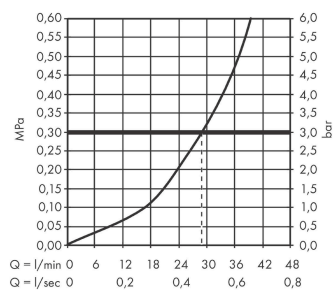

Finoris

Single lever shower mixer for concealed installation for iBox universal

Surfaces: **Chrome** Article Number: **76615000**

Description

product features

- 1 function
- connection type: basic set
- maximum flow rate at 3 bar: 29,3 l/min
- ceramic cartridge
- min. operating pressure: 1 bar
- max. operating pressure: 10 bar
- temperature limitation adjustable
- with silencer

Design awards

reddot winner 2021

Product image

Scale drawing

Flowchart

Finoris

Single lever shower mixer for concealed installation for iBox universal

Surfaces: **Chrome** Article Number: **76615000**