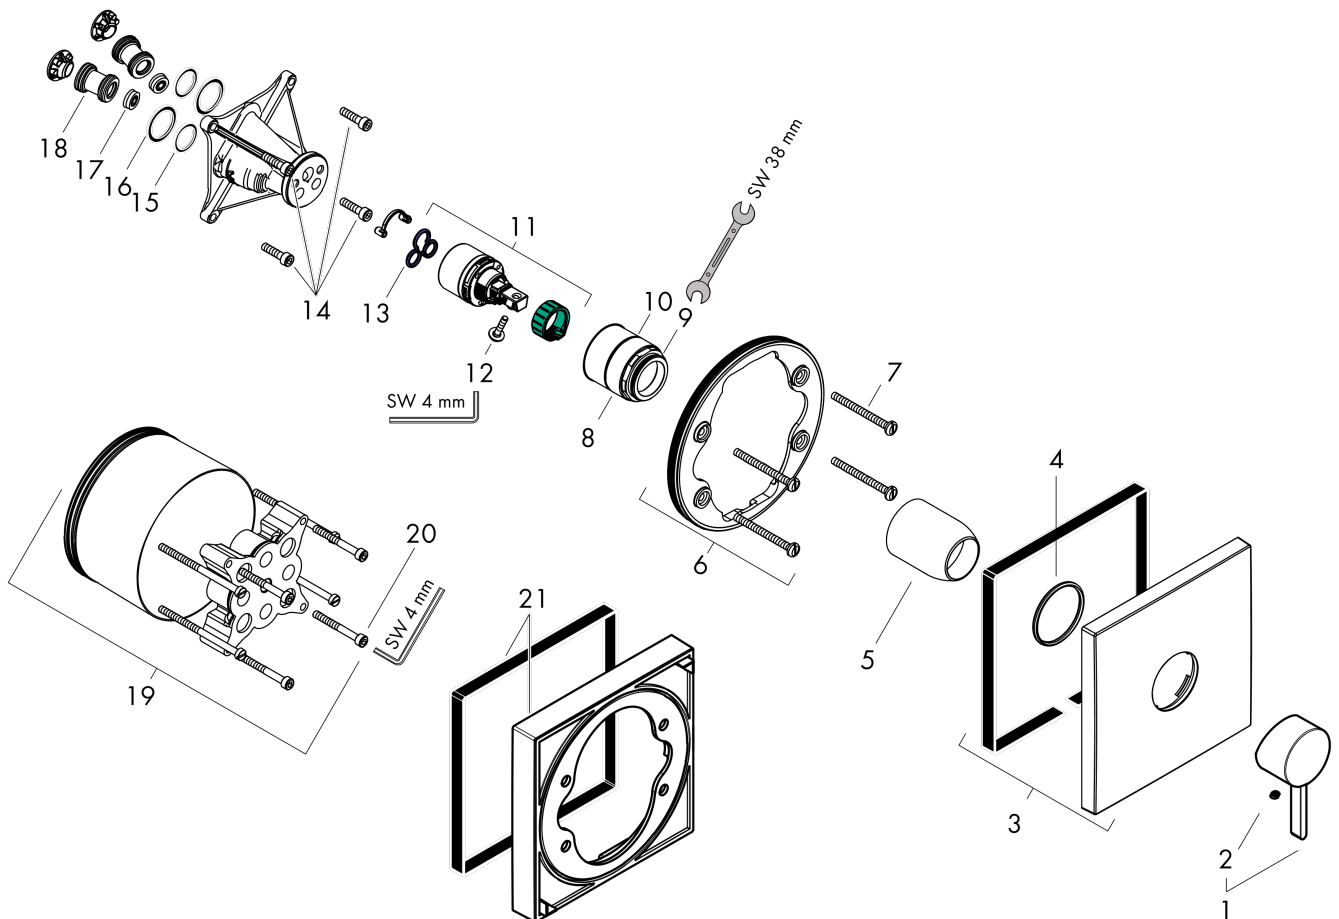

Finoris

Single lever shower mixer for concealed installation for iBox universal

Surfaces: **Chrome** Article Number: **76615000**

Description

product features

- 1 function
- connection type: basic set
- maximum flow rate at 3 bar: 29,3 l/min
- ceramic cartridge
- min. operating pressure: 1 bar
- max. operating pressure: 10 bar
- temperature limitation adjustable
- with silencer

Design awards

reddot winner 2021

Product image

Scale drawing

Flowchart

Finoris

Single lever shower mixer for concealed installation for iBox universal

Surfaces: **Chrome** Article Number: **76615000**

Exploded Drawing

Year of production: >06/21

Finoris**Single lever shower mixer for concealed installation for iBox universal**Surfaces: **Chrome** Article Number: **76615000****Spare part list**

Year of production: >06/21

Pos.	Description	Article Number	Price	PU
1	handle	94298000	-	1
2	screw cover	96338000	-	1
3	escutcheon	94299000	-	1
4	O-ring 43x3	98418000	-	1
5	sleeve	98790000	-	1
6	holder for escutcheon	98793000	-	1
7	set of fixing screws	96454000	-	1
8	nut	98796000	-	1
9	O-ring 30x1,5	98433000	-	1
10	O-ring 39x1,5	98400000	-	1
11	cartridge, assy	92730000	-	1
12	locking screw for handle	95140000	-	1
13	seal	95008000	-	1
14	set of screws	96525000	-	1
15	O-ring 16x2	98133000	-	1
16	O-Ring 22x2	98185000	-	1
17	flow limiter (22 l/min)	95884000	-	1
18	noise reduction	96429000	-	1
19	extension 25 mm	13595000	-	1
20	set of fixing screws	97747000	-	1
21	extension 22 mm	13593000	-	1