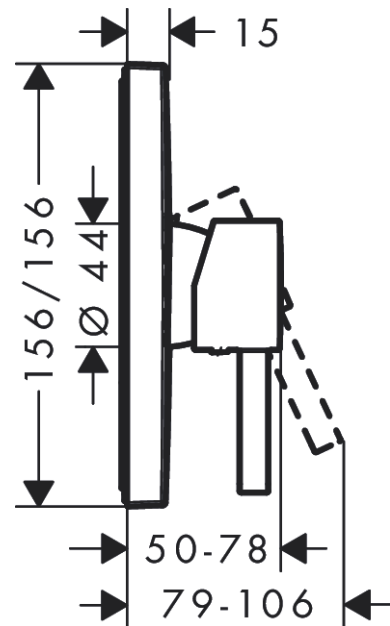

Finoris

Single lever shower mixer for concealed installation for iBox universal

Surfaces: **Chrome** Article Number: **76615000**

Description

product features

- 1 function
- connection type: basic set
- maximum flow rate at 3 bar: 29,3 l/min
- ceramic cartridge
- min. operating pressure: 1 bar
- max. operating pressure: 10 bar
- temperature limitation adjustable
- with silencer

Design awards

reddot winner 2021

Product image

Scale drawing

Flowchart

Finoris

Single lever shower mixer for concealed installation for iBox universal

Surfaces: **Chrome** Article Number: **76615000**

Exploded Drawing

Year of production: >06/21

Finoris**Single lever shower mixer for concealed installation for iBox universal**Surfaces: **Chrome** Article Number: **76615000****Spare part list**

Year of production: >06/21

Pos.	Description	Article Number	Price	PU
1	handle	94298000	-	1
2	screw cover	96338000	-	1
3	escutcheon	94299000	-	1
4	O-ring 43x3	98418000	-	1
5	sleeve	98790000	-	1
6	holder for escutcheon	98793000	-	1
7	set of fixing screws	96454000	-	1
8	nut	98796000	-	1
9	O-ring 30x1,5	98433000	-	1
10	O-ring 39x1,5	98400000	-	1
11	cartridge, assy	92730000	-	1
12	locking screw for handle	95140000	-	1
13	seal	95008000	-	1
14	set of screws	96525000	-	1
15	O-ring 16x2	98133000	-	1
16	O-Ring 22x2	98185000	-	1
17	flow limiter (22 l/min)	95884000	-	1
18	noise reduction	96429000	-	1
19	extension 25 mm	13595000	-	1
20	set of fixing screws	97747000	-	1
21	extension 22 mm	13593000	-	1