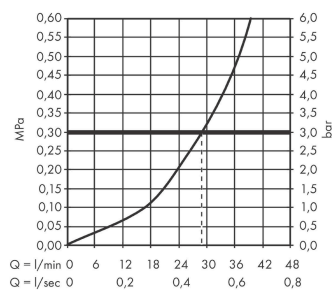

Finoris

Single lever shower mixer for concealed installation for iBox universal

Surfaces: **Matt Black** Article Number: **76615670**

Description

product features

- 1 function
- connection type: basic set
- maximum flow rate at 3 bar: 29,3 l/min
- ceramic cartridge
- min. operating pressure: 1 bar
- max. operating pressure: 10 bar
- temperature limitation adjustable
- with silencer

Design awards

reddot winner 2021

Product image

Scale drawing

Flowchart