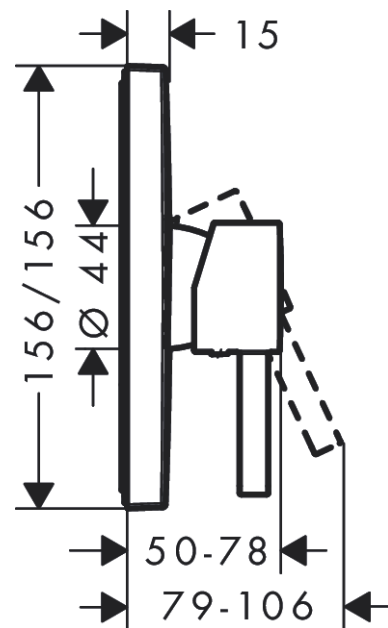

#### product features

- 1 function
- connection type: basic set
- maximum flow rate at 3 bar: 29,3 l/min
- ceramic cartridge
- min. operating pressure: 1 bar
- max. operating pressure: 10 bar
- temperature limitation adjustable
- with silencer

### Product image

### Scale drawing