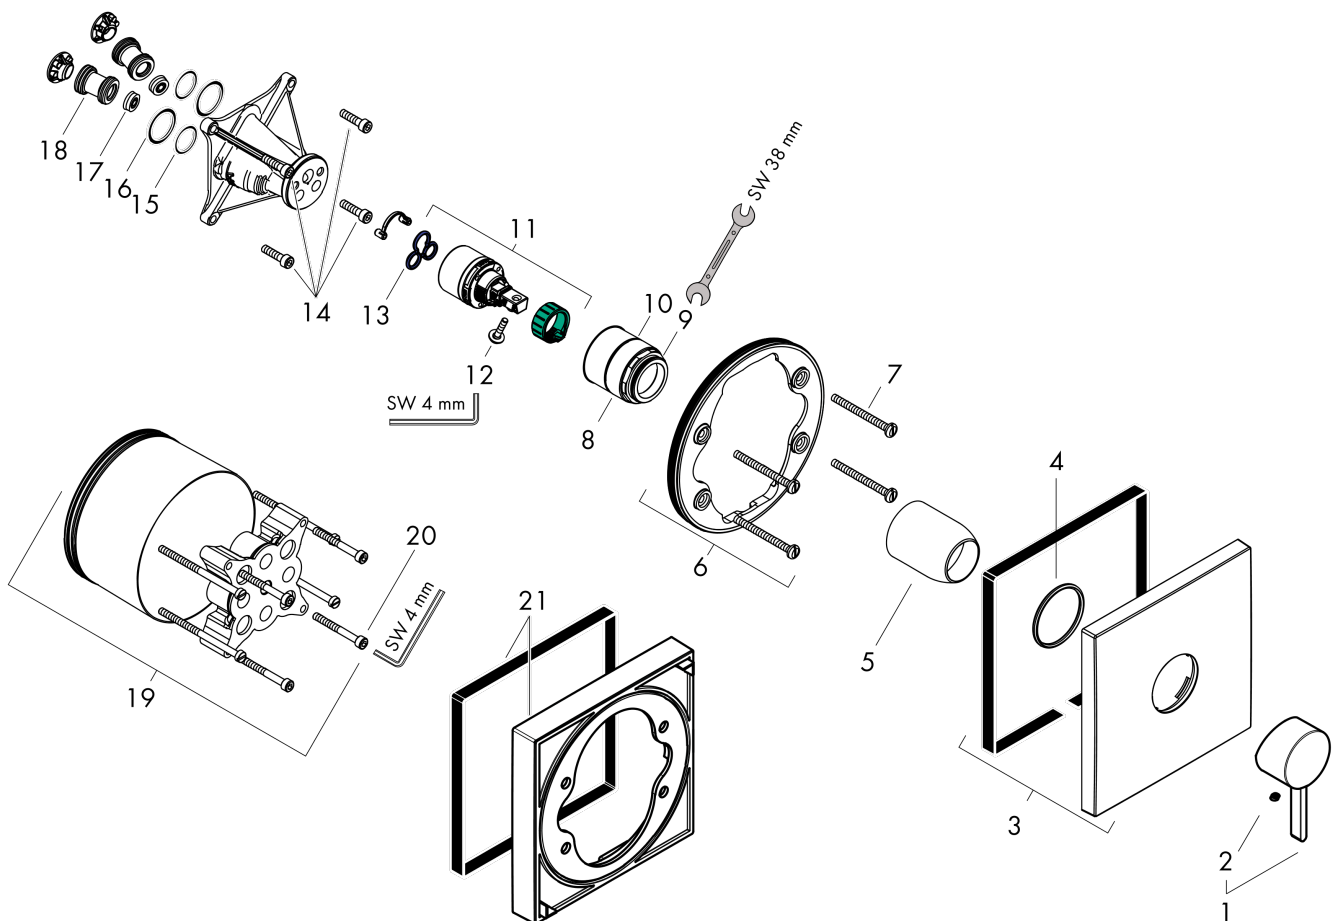

#### product features

- 1 function
- connection type: basic set
- maximum flow rate at 3 bar: 29,3 l/min
- ceramic cartridge
- min. operating pressure: 1 bar
- max. operating pressure: 10 bar
- temperature limitation adjustable
- with silencer

### Scale drawing

### Flowchart

**Finoris**  
**Single lever shower mixer for concealed installation for iBox universal**  
 Surfaces: **Matt Black** Article Number: **76615670**

**Exploded Drawing**

Year of production: >06/21

**Finoris****Single lever shower mixer for concealed installation for iBox universal**Surfaces: **Matt Black** Article Number: **76615670****Spare part list**

Year of production: &gt;06/21

Pos.	Description	Article Number	Price	PU
1	handle	94298670	-	1
2	screw cover	96338000	-	1
3	escutcheon	94299670	-	1
4	O-ring 43x3	98418000	-	1
5	sleeve	98790670	-	1
6	holder for escutcheon	98793000	-	1
7	set of fixing screws	96454000	-	1
8	nut	98796000	-	1
9	O-ring 30x1,5	98433000	-	1
10	O-ring 39x1,5	98400000	-	1
11	cartridge, assy	92730000	-	1
12	locking screw for handle	95140000	-	1
13	seal	95008000	-	1
14	set of screws	96525000	-	1
15	O-ring 16x2	98133000	-	1
16	O-Ring 22x2	98185000	-	1
17	flow limiter (22 l/min)	95884000	-	1
18	noise reduction	96429000	-	1
19	extension 25 mm	13595000	-	1
20	set of fixing screws	97747000	-	1
21	extension 22 mm	13593670	-	1