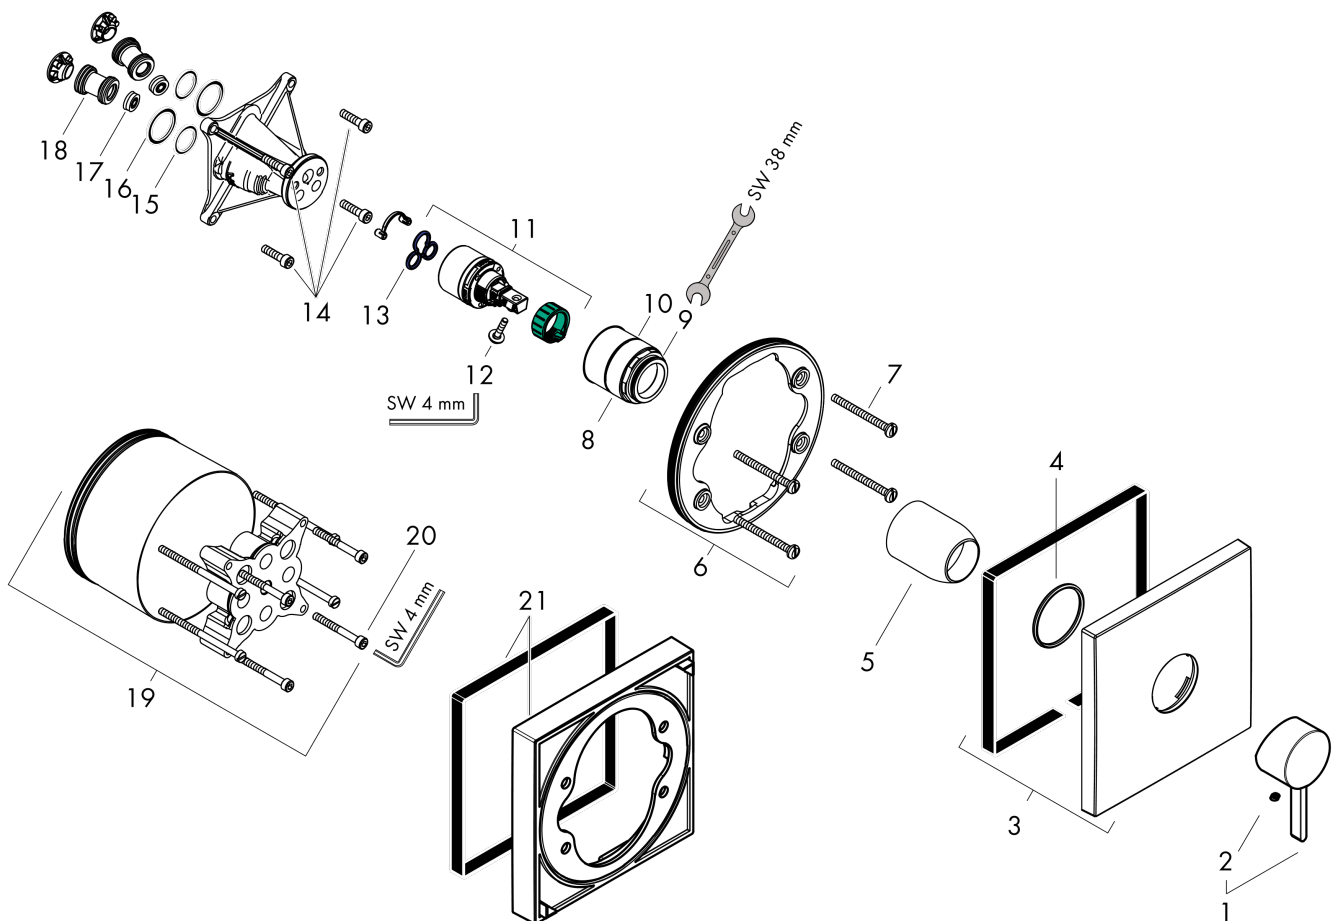

#### product features

- 1 function
- connection type: basic set
- maximum flow rate at 3 bar: 29,3 l/min
- ceramic cartridge
- min. operating pressure: 1 bar
- max. operating pressure: 10 bar
- temperature limitation adjustable
- with silencer

### Scale drawing

### Flowchart

**Finoris**

**Single lever shower mixer for concealed installation for iBox universal**

Surfaces: **Matt White** Article Number: **76615700**

**Exploded Drawing**

Year of production: >06/21

**Finoris****Single lever shower mixer for concealed installation for iBox universal**Surfaces: **Matt White** Article Number: **76615700****Spare part list**

Year of production: &gt;06/21

Pos.	Description	Article Number	Price	PU
1	handle	94298700	-	1
2	screw cover	96338000	-	1
3	escutcheon	94299700	-	1
4	O-ring 43x3	98418000	-	1
5	sleeve	98790700	-	1
6	holder for escutcheon	98793000	-	1
7	set of fixing screws	96454000	-	1
8	nut	98796000	-	1
9	O-ring 30x1,5	98433000	-	1
10	O-ring 39x1,5	98400000	-	1
11	cartridge, assy	92730000	-	1
12	locking screw for handle	95140000	-	1
13	seal	95008000	-	1
14	set of screws	96525000	-	1
15	O-ring 16x2	98133000	-	1
16	O-Ring 22x2	98185000	-	1
17	flow limiter (22 l/min)	95884000	-	1
18	noise reduction	96429000	-	1
19	extension 25 mm	13595000	-	1
20	set of fixing screws	97747000	-	1
21	extension 22 mm	13593700	-	1
a	set of screws	93244000	-	1