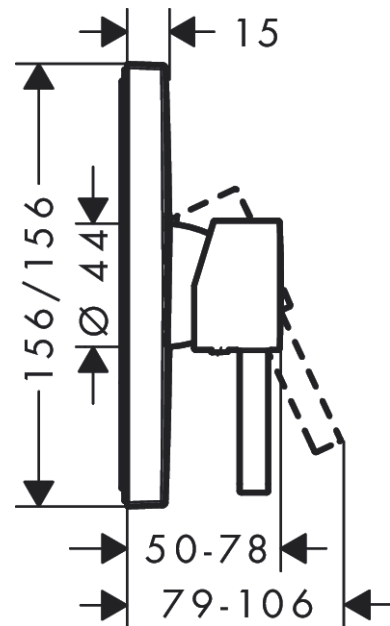

#### product features

- 1 function
- connection type: basic set
- maximum flow rate at 3 bar: 29,3 l/min
- ceramic cartridge
- min. operating pressure: 1 bar
- max. operating pressure: 10 bar
- temperature limitation adjustable
- with silencer

### Product image

### Scale drawing

Year of production: &gt;06/21

Pos.	Description	Article Number	Price	PU
1	handle	94298700	-	1
2	screw cover	96338000	-	1
3	escutcheon	94299700	-	1
4	O-ring 43x3	98418000	-	1
5	sleeve	98790700	-	1
6	holder for escutcheon	98793000	-	1
7	set of fixing screws	96454000	-	1
8	nut	98796000	-	1
9	O-ring 30x1,5	98433000	-	1
10	O-ring 39x1,5	98400000	-	1
11	cartridge, assy	92730000	-	1
12	locking screw for handle	95140000	-	1
13	seal	95008000	-	1
14	set of screws	96525000	-	1
15	O-ring 16x2	98133000	-	1
16	O-Ring 22x2	98185000	-	1
17	flow limiter (22 l/min)	95884000	-	1
18	noise reduction	96429000	-	1
19	extension 25 mm	13595000	-	1
20	set of fixing screws	97747000	-	1
21	extension 22 mm	13593700	-	1
a	set of screws	93244000	-	1