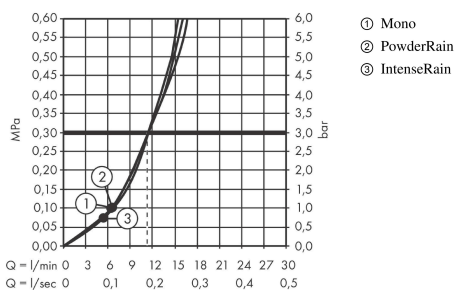

Pulsify Select

Hand shower 105 3jet Activation

Surfaces: **Chrome** Article Number: **24100000**

Description

product features

- shower head size: 105 mm
- spray type: PowderRain, IntenseRain, MonoRain
- convenient diversion via Select button
- spray disc surface: graphite
- maximum flow rate at 3 bar: 11,5 l/min
- minimum flow pressure: 0,08 MPa (hydrodynamic pressure)
- with internal water conduction
- rinseable screen insert
- connection thread G 1/2
- connection dimension: DN15

Technology

Design awards

reddot winner 2021

Product image

Scale drawing

Flowchart

The consumption was measured in combination with the appropriate fittings (thermostat/mixer/ in-wall valve) to reflect actual application in practice.