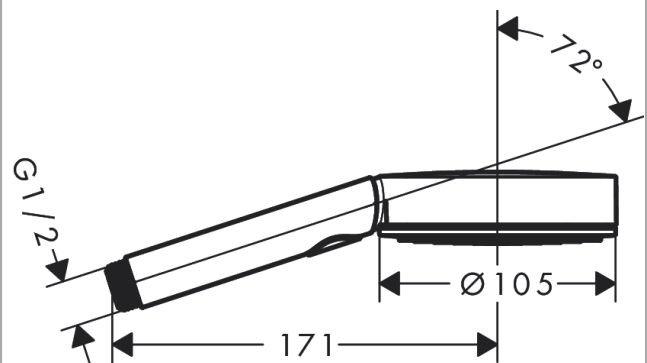

Pulsify Select

Hand shower 105 3jet Activation

Surfaces: **Chrome** Article Number: **24100000**

Description

product features

- shower head size: 105 mm
- spray type: PowderRain, IntenseRain, MonoRain
- convenient diversion via Select button
- spray disc surface: graphite
- maximum flow rate at 3 bar: 11,5 l/min
- minimum flow pressure: 0,08 MPa (hydrodynamic pressure)
- with internal water conduction
- rinseable screen insert
- connection thread G 1/2
- connection dimension: DN15

Technology

Design awards

reddot winner 2021

Product image

Scale drawing

Flowchart

The consumption was measured in combination with the appropriate fittings (thermostat/mixer/ in-wall valve) to reflect actual application in practice.