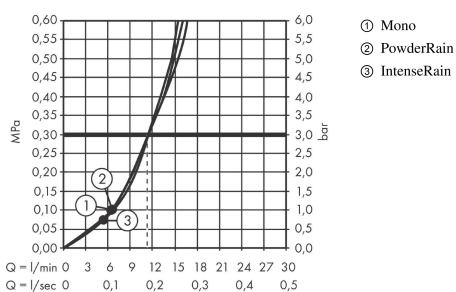

Pulsify Select

Hand shower 105 3jet Activation

Surfaces: **Matt Black** Article Number: **24100670**

Description

product features

- shower head size: 105 mm
- spray type: PowderRain, IntenseRain, MonoRain
- convenient diversion via Select button
- spray disc surface: graphite
- maximum flow rate at 3 bar: 11,5 l/min
- minimum flow pressure: 0,08 MPa (hydrodynamic pressure)
- with internal water conduction
- rinseable screen insert
- connection thread G 1/2
- connection dimension: DN15

Technology

Design awards

reddot winner 2021

Product image

Scale drawing

Flowchart

The consumption was measured in combination with the appropriate fittings (thermostat/mixer/ in-wall valve) to reflect actual application in practice.