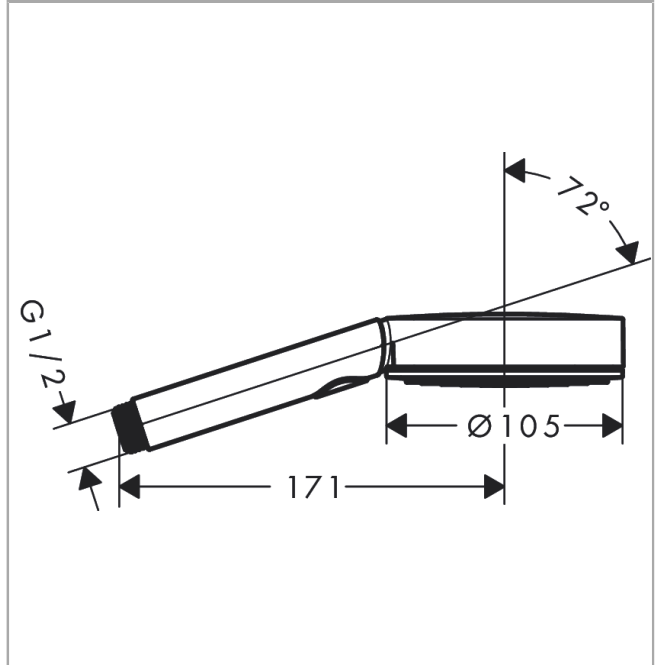

Pulsify Select

Hand shower 105 3jet Activation

Surfaces: **Matt Black** Article Number: **24100670**

Description

product features

- shower head size: 105 mm
- spray type: PowderRain, IntenseRain, MonoRain
- convenient diversion via Select button
- spray disc surface: graphite
- maximum flow rate at 3 bar: 11,5 l/min
- minimum flow pressure: 0,08 MPa (hydrodynamic pressure)
- with internal water conduction
- rinseable screen insert
- connection thread G 1/2
- connection dimension: DN15

Technology

Design awards

reddot winner 2021

Product image

Scale drawing

Flowchart

The consumption was measured in combination with the appropriate fittings (thermostat/mixer/ in-wall valve) to reflect actual application in practice.