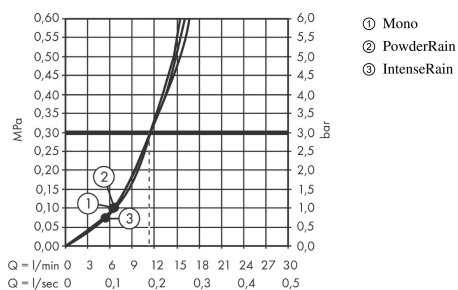

Pulsify Select

Hand shower 105 3jet Activation

Surfaces: **Matt White** Article Number: **24100700**

Description

product features

- shower head size: 105 mm
- spray type: PowderRain, IntenseRain, MonoRain
- convenient diversion via Select button
- spray disc surface: graphite
- maximum flow rate at 3 bar: 11,5 l/min
- minimum flow pressure: 0,08 MPa (hydrodynamic pressure)
- with internal water conduction
- rinseable screen insert
- connection thread G 1/2
- connection dimension: DN15

Technology

Design awards

reddot winner 2021

Product image

Scale drawing

Flowchart

The consumption was measured in combination with the appropriate fittings (thermostat/mixer/ in-wall valve) to reflect actual application in practice.