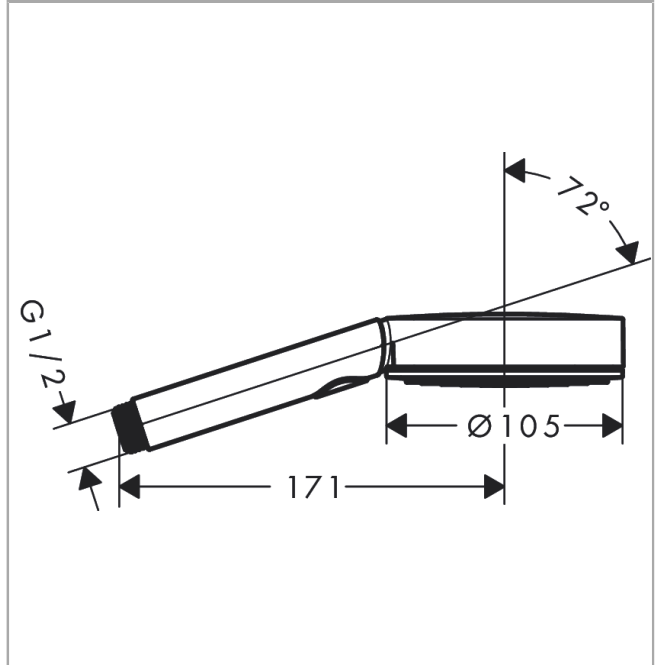

Pulsify Select

Hand shower 105 3jet Activation

Surfaces: **Matt White** Article Number: **24100700**

Description

product features

- shower head size: 105 mm
- spray type: PowderRain, IntenseRain, MonoRain
- convenient diversion via Select button
- spray disc surface: graphite
- maximum flow rate at 3 bar: 11,5 l/min
- minimum flow pressure: 0,08 MPa (hydrodynamic pressure)
- with internal water conduction
- rinseable screen insert
- connection thread G 1/2
- connection dimension: DN15

Technology

Design awards

reddot winner 2021

Product image

Scale drawing

Flowchart

The consumption was measured in combination with the appropriate fittings (thermostat/mixer/ in-wall valve) to reflect actual application in practice.