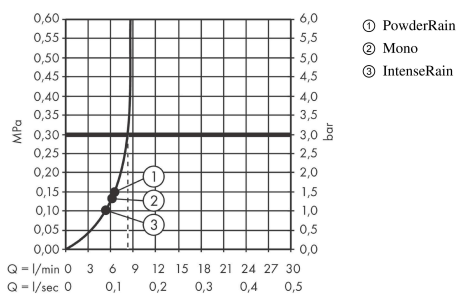

Pulsify Select
Hand shower 105 3jet Activation EcoSmart
 Surfaces: **Chrome** Article Number: **24101000**

Description

product features

- shower head size: 105 mm
- spray type: PowderRain, IntenseRain, MonoRain
- convenient diversion via Select button
- spray disc surface: graphite
- maximum flow rate at 3 bar: 8,5 l/min
- flow rate Mono spray (at 3 bar): 8 l/min
- flow rate Rain spray (at 3 bar): 8,2 l/min
- minimum flow pressure: 1,5 bar
- with internal water conduction
- rinseable screen insert
- connection thread G 1/2
- connection dimension: DN15

Technology

Design awards

reddot winner 2021

Product image

Scale drawing

Flowchart

The consumption was measured in combination with the appropriate fittings (thermostat/mixer/ in-wall valve) to reflect actual application in practice.