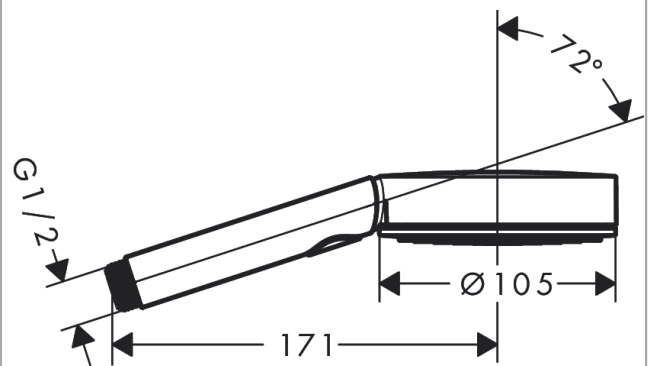

Pulsify Select
Hand shower 105 3jet Activation EcoSmart
 Surfaces: **Chrome** Article Number: **24101000**

Description

product features

- shower head size: 105 mm
- spray type: PowderRain, IntenseRain, MonoRain
- convenient diversion via Select button
- spray disc surface: graphite
- maximum flow rate at 3 bar: 8,5 l/min
- flow rate Mono spray (at 3 bar): 8 l/min
- flow rate Rain spray (at 3 bar): 8,2 l/min
- minimum flow pressure: 1,5 bar
- with internal water conduction
- rinseable screen insert
- connection thread G 1/2
- connection dimension: DN15

Technology

Design awards

reddot winner 2021

Product image

Scale drawing

Flowchart

The consumption was measured in combination with the appropriate fittings (thermostat/mixer/ in-wall valve) to reflect actual application in practice.