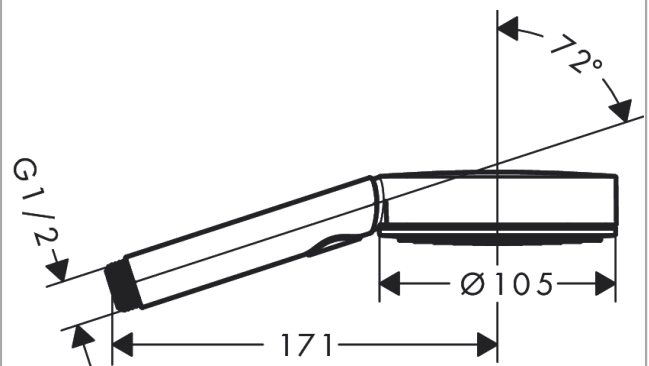

Pulsify Select

Hand shower 105 3jet Activation EcoSmart

Surfaces: **Matt Black** Article Number: **24101670**

Description

product features

- shower head size: 105 mm
- spray type: PowderRain, IntenseRain, MonoRain
- convenient diversion via Select button
- spray disc surface: graphite
- maximum flow rate at 3 bar: 8,5 l/min
- flow rate Mono spray (at 3 bar): 8 l/min
- flow rate Rain spray (at 3 bar): 8,2 l/min
- minimum flow pressure: 1,5 bar
- with internal water conduction
- rinseable screen insert
- connection thread G 1/2
- connection dimension: DN15

Technology

Design awards

reddot winner 2021

Product image

Scale drawing

Flowchart

The consumption was measured in combination with the appropriate fittings (thermostat/mixer/ in-wall valve) to reflect actual application in practice.