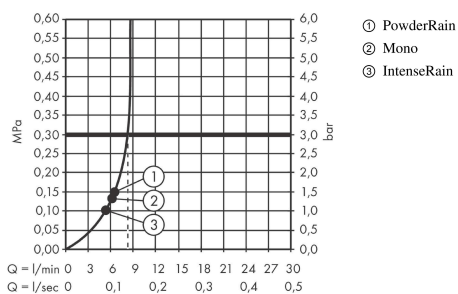

Pulsify Select

Hand shower 105 3jet Activation EcoSmart

Surfaces: **Matt Black** Article Number: **24101670**

Description

product features

- shower head size: 105 mm
- spray type: PowderRain, IntenseRain, MonoRain
- convenient diversion via Select button
- spray disc surface: graphite
- maximum flow rate at 3 bar: 8,5 l/min
- flow rate Mono spray (at 3 bar): 8 l/min
- flow rate Rain spray (at 3 bar): 8,2 l/min
- minimum flow pressure: 1,5 bar
- with internal water conduction
- rinseable screen insert
- connection thread G 1/2
- connection dimension: DN15

Technology

Design awards

reddot winner 2021

Product image

Scale drawing

Flowchart

The consumption was measured in combination with the appropriate fittings (thermostat/mixer/ in-wall valve) to reflect actual application in practice.