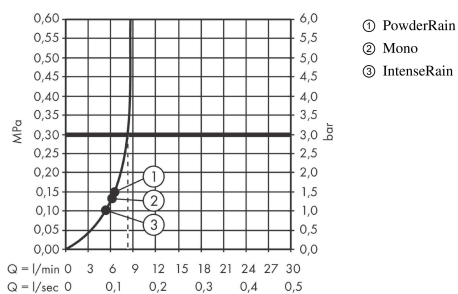

Pulsify Select

Hand shower 105 3jet Activation EcoSmart

Surfaces: **Matt White** Article Number: **24101700**

Description

product features

- shower head size: 105 mm
- spray type: PowderRain, IntenseRain, MonoRain
- convenient diversion via Select button
- spray disc surface: graphite
- maximum flow rate at 3 bar: 8,5 l/min
- flow rate Mono spray (at 3 bar): 8 l/min
- flow rate Rain spray (at 3 bar): 8,2 l/min
- minimum flow pressure: 1,5 bar
- with internal water conduction
- rinseable screen insert
- connection thread G 1/2
- connection dimension: DN15

Technology

Design awards

reddot winner 2021

Product image

Scale drawing

Flowchart

The consumption was measured in combination with the appropriate fittings (thermostat/mixer/ in-wall valve) to reflect actual application in practice.