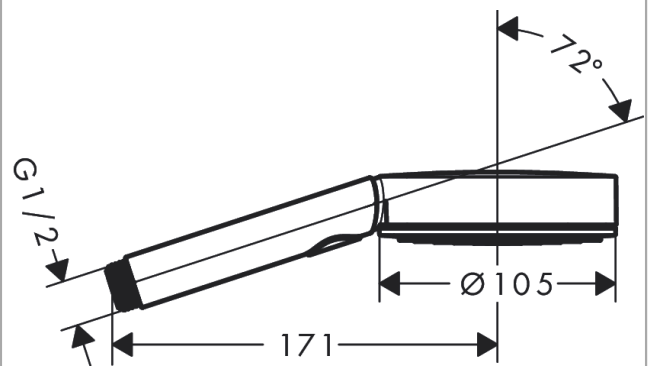

Pulsify Select

Hand shower 105 3jet Activation EcoSmart

Surfaces: **Matt White** Article Number: **24101700**

Description

product features

- shower head size: 105 mm
- spray type: PowderRain, IntenseRain, MonoRain
- convenient diversion via Select button
- spray disc surface: graphite
- maximum flow rate at 3 bar: 8,5 l/min
- flow rate Mono spray (at 3 bar): 8 l/min
- flow rate Rain spray (at 3 bar): 8,2 l/min
- minimum flow pressure: 1,5 bar
- with internal water conduction
- rinseable screen insert
- connection thread G 1/2
- connection dimension: DN15

Technology

Design awards

reddot winner 2021

Product image

Scale drawing

Flowchart

The consumption was measured in combination with the appropriate fittings (thermostat/mixer/ in-wall valve) to reflect actual application in practice.