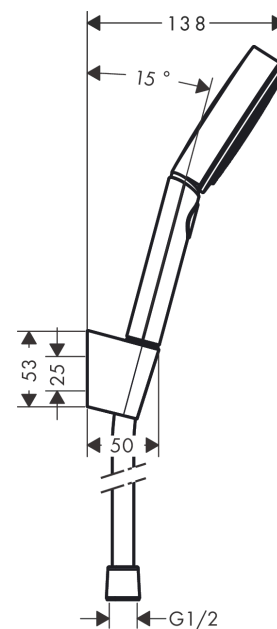

Pulsify Select

Shower holder set 105 3jet Relaxation with shower hose 160 cm

Surfaces: **Chrome** Article Number: **24303000**

Description

product features

- consists of: hand shower, shower holder, shower hose
- shower head size: 105 mm
- spray type: PowderRain, IntenseRain, Massage spray
- convenient diversion via Select button
- maximum flow rate at 3 bar: 11,4 l/min
- minimum flow pressure: 1 bar
- wall supports of plastic

Technology

Design awards

reddot winner 2021

Product image

Scale drawing

Flowchart

The consumption was measured in combination with the appropriate fittings (thermostat/mixer/in-wall valve) to reflect actual application in practice.