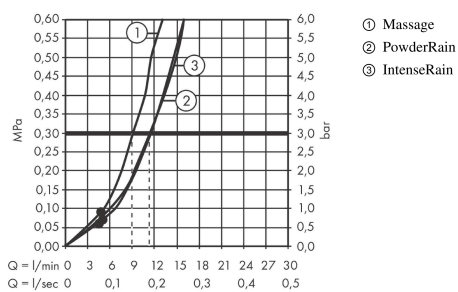

Pulsify Select

Shower holder set 105 3jet Relaxation with shower hose 160 cm

Surfaces: **Chrome** Article Number: **24303000**

Description

product features

- consists of: hand shower, shower holder, shower hose
- shower head size: 105 mm
- spray type: PowderRain, IntenseRain, Massage spray
- convenient diversion via Select button
- maximum flow rate at 3 bar: 11,4 l/min
- minimum flow pressure: 1 bar
- wall supports of plastic

Technology

Design awards

reddot winner 2021

Product image

Scale drawing

Flowchart

The consumption was measured in combination with the appropriate fittings (thermostat/mixer/in-wall valve) to reflect actual application in practice.