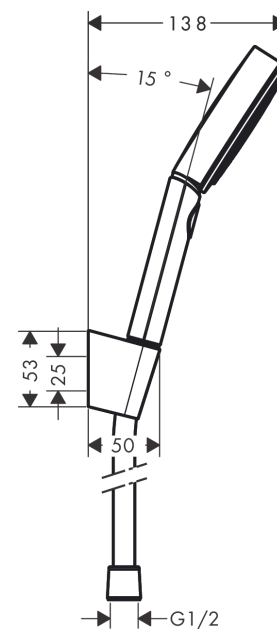

#### product features

- consists of: hand shower, shower holder, shower hose
- shower head size: 105 mm
- spray type: PowderRain, IntenseRain, Massage spray
- convenient diversion via Select button
- maximum flow rate at 3 bar: 11,4 l/min
- minimum flow pressure: 1 bar
- wall supports of plastic

### Product image

### Scale drawing