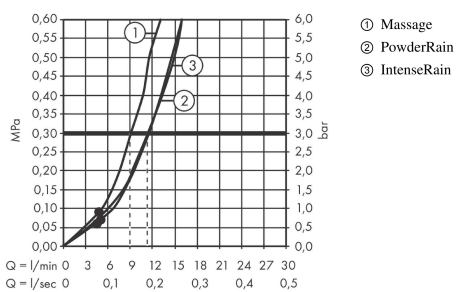

Flowchart

The consumption was measured in combination with the appropriate fittings (thermostat/mixer/in-wall valve) to reflect actual application in practice.